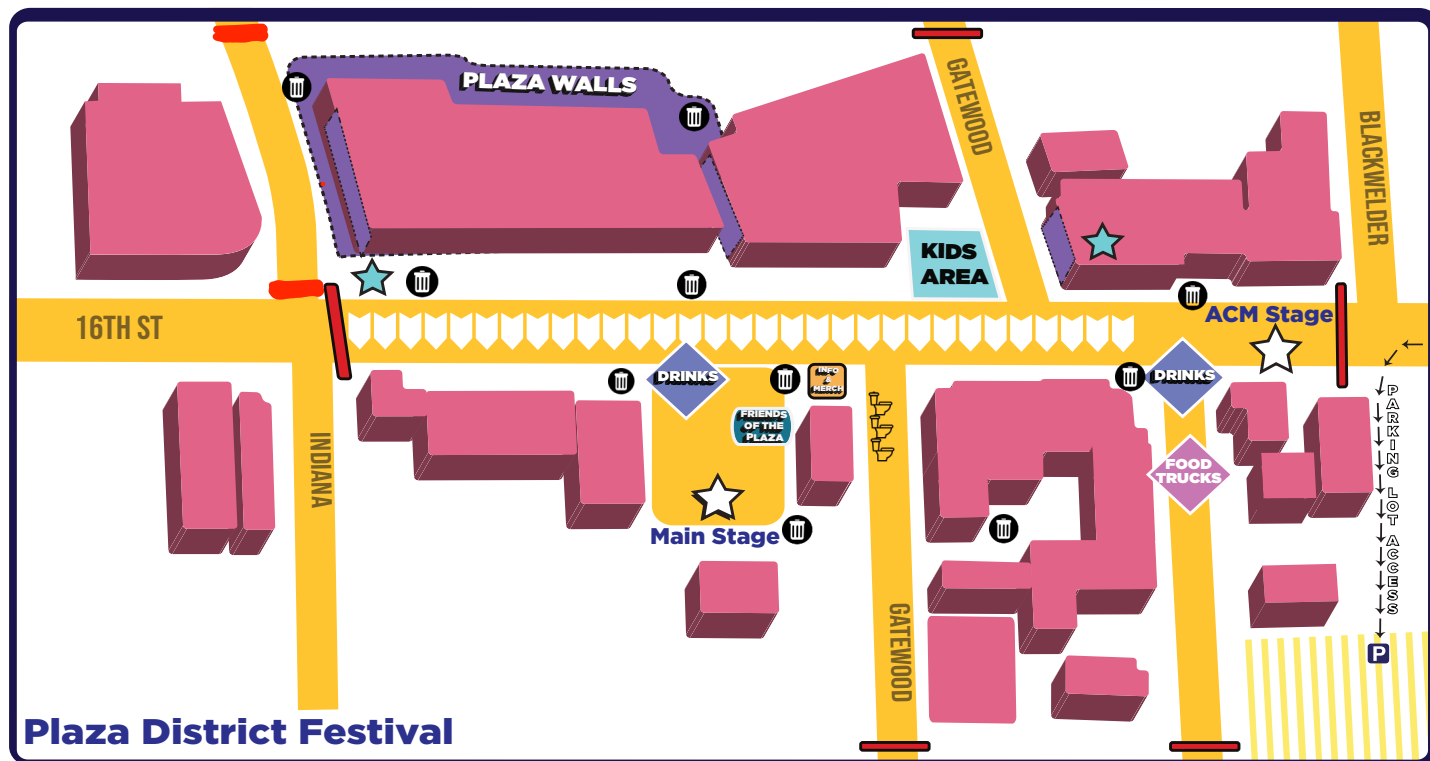

# PLAZA DISTRICT FESTIVAL

## Event Map, Traffic Plan, & Public Restrooms

## LEGEND

-  **Street Closure**
-  **Trash Can**
-  **Public Restrooms**
-  **Stage**
-  **Vendor**