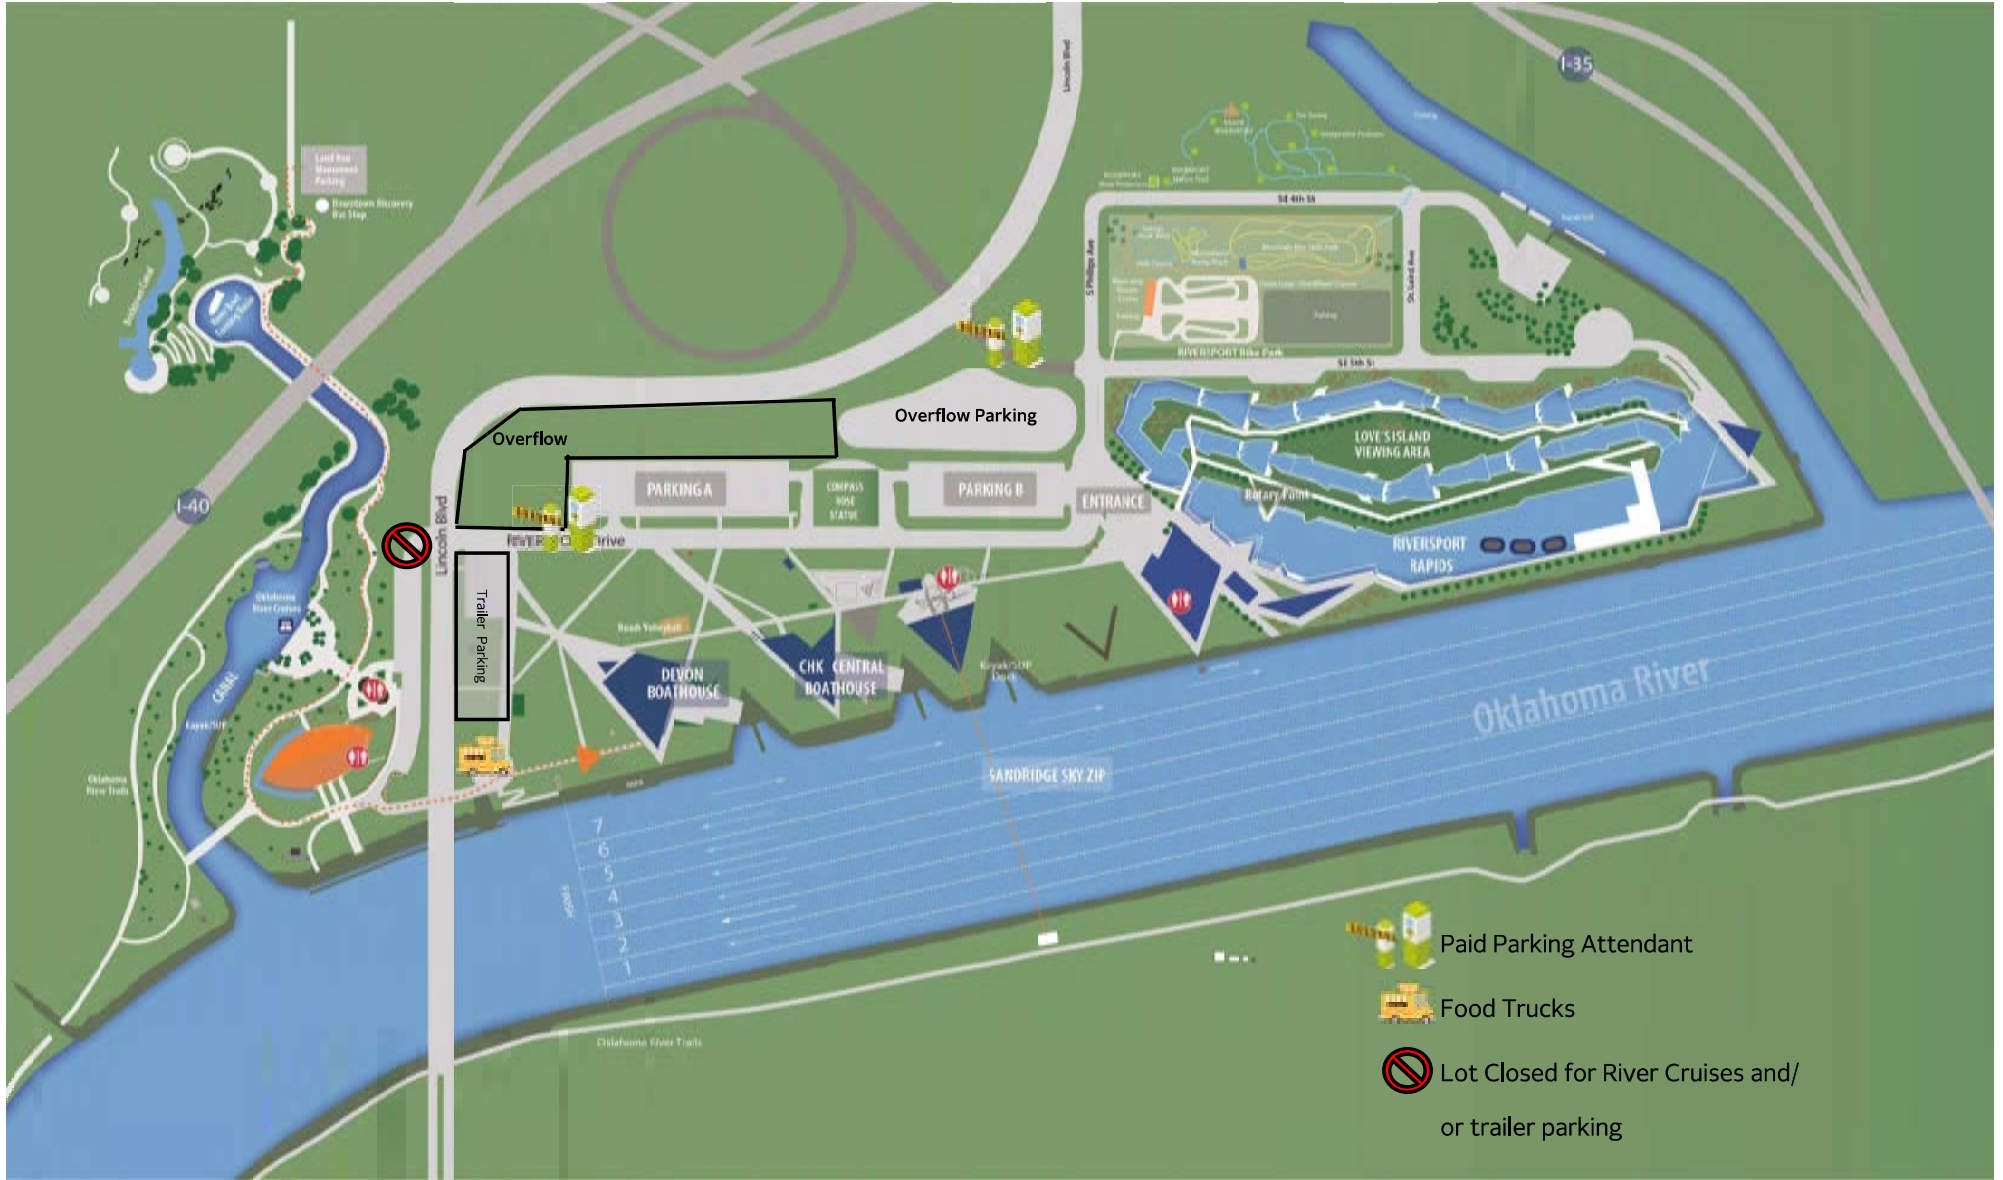

# Parking Traffic Plan

COURSE DETAILS

# 23 TORC Bike Route

Road Cycling

14.15 mi Distance    137 ft Total Ascent    134 ft Total Descent

# 5K Course