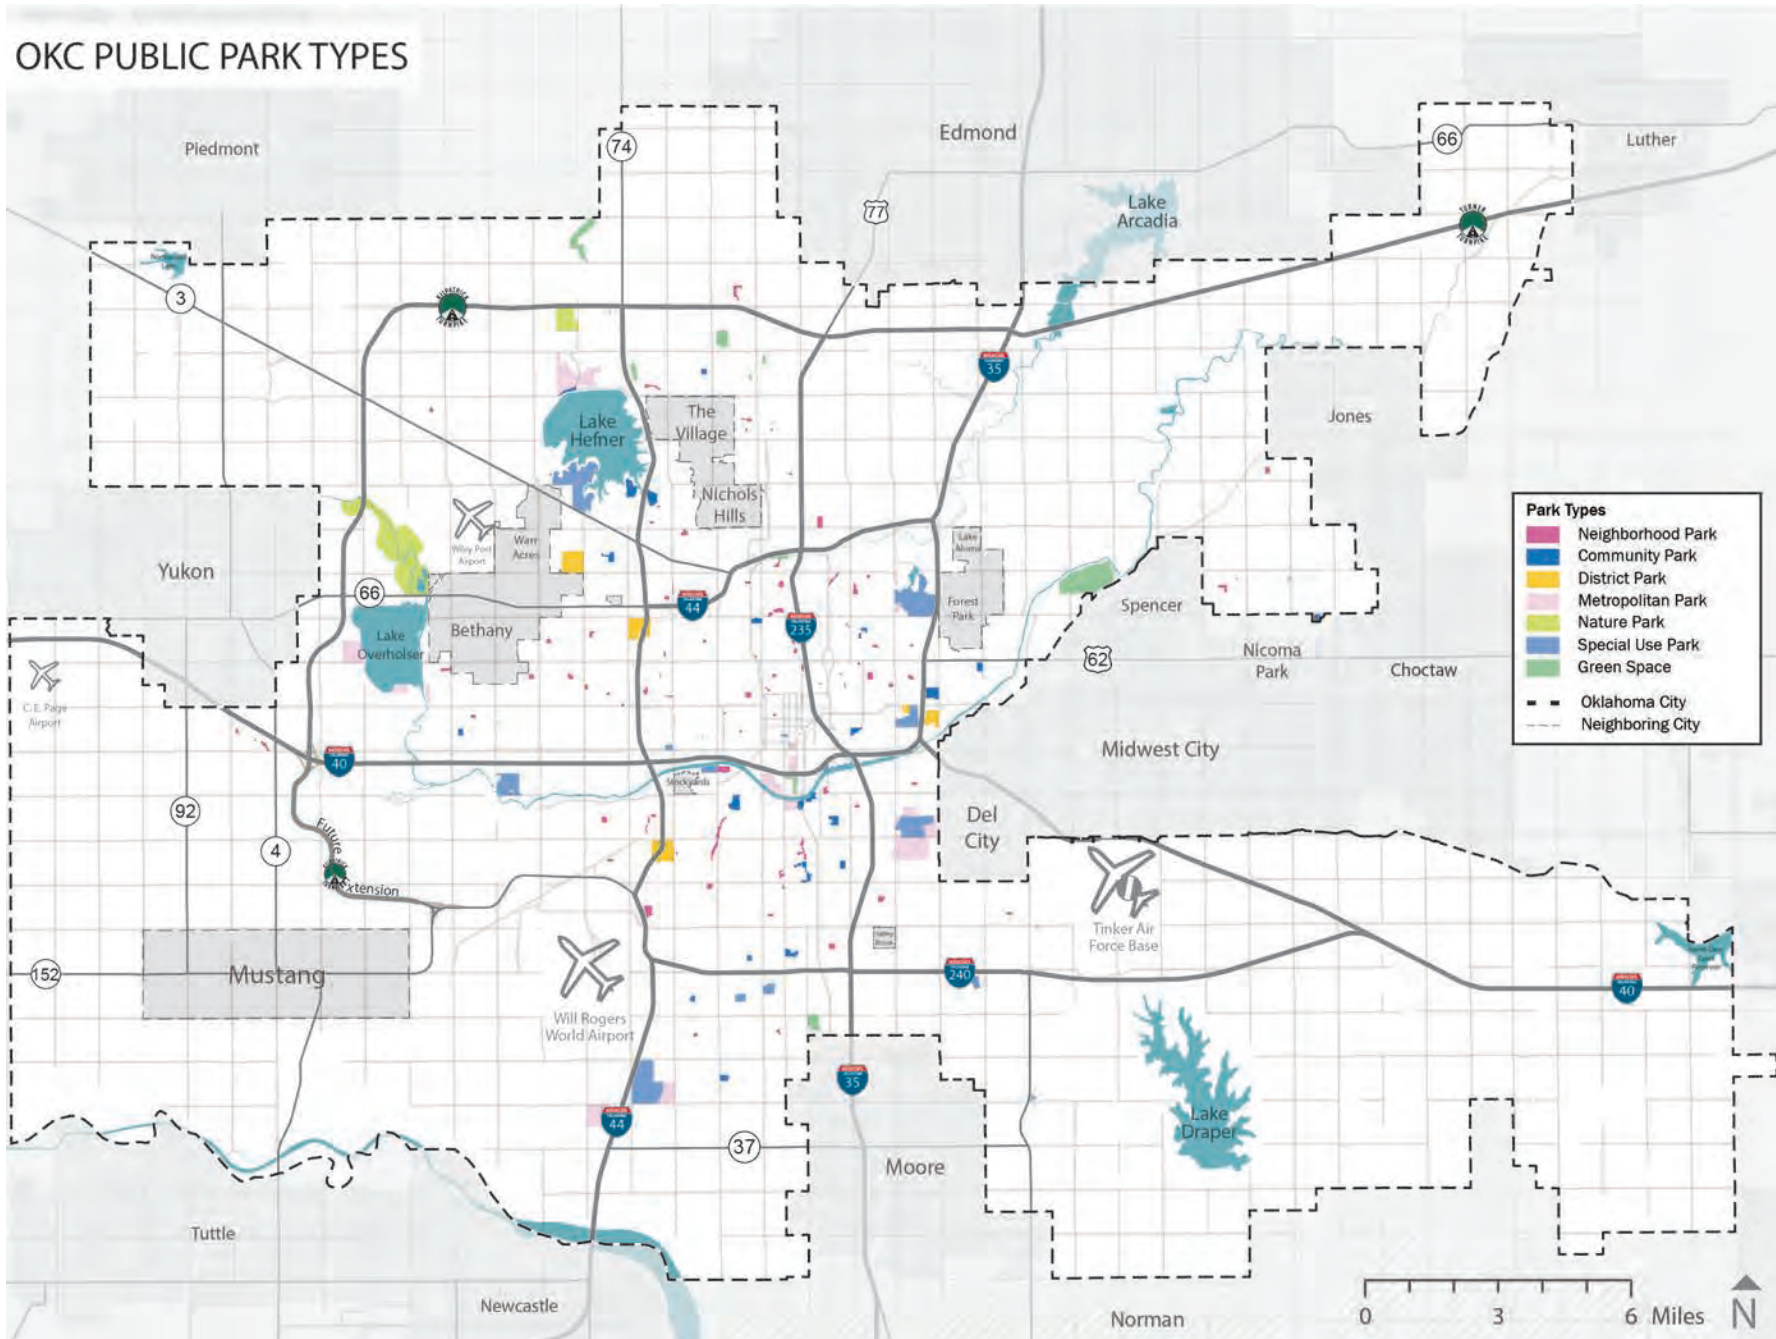

## OKC PUBLIC PARK TYPES

## Neighborhood Parks

Name	Address	Ward	Acres
Airport Heights Park	3605 S SHAWNEE AVE	3	4
Alice Harn Park	926 NW 15TH ST	6	2
Belle Isle Park	2701 NW 62ND ST	2	9
Berta Faye Rex Quail Creek Park	11130 QUAIL CREEK RD	8	10
Bob Akers Park	2408 SE 11TH ST	7	5
Britton Park	1301 NW 96TH ST	2	1
Brock Park	1601 SW 25TH ST	6	29
Brookwood Park	9600 S SHARTEL AVE	5	4
Burton/Britton Park	9701 N SHARTEL AVE	7	1
Campbell Park	41 W PARK PL	6	1
Creston Hills Park	2240 NE 18TH ST	7	6
Crown Heights Park	600 NW 38TH ST	2	17
Denniston Park	2609 DENNISTON DR	2	3
Dolphin Wharton Park	301 NE 63RD ST	7	19
Douglas Park	500 NW 47TH ST	2	8
E.B. Jeffrey Park	4432 NW 16TH ST	3	5
E.W. Perry Park	1329 NE 48TH ST	7	2
Edgemere Park	3421 N HARVEY PKWY	2	23
Elm Grove Park	710 S PENNSYLVANIA AVE	6	4
Flower Garden Park	4711 N CLASSEN BLVD	2	6
Geraldine Park	3203 N GERALDINE AVE	2	7
Girvin Park	3400 NW 14TH ST	6	7
Glen Ellyn Park	2300 N EVEREST AVE	7	2
Goodholm Park	2701 N ROBINSON AVE	2	4
Grant Corbin Park	4032 NW 13TH ST	3	2
Greens Tot-Lot	13048 BURLINGAME AVE	8	0.7
Guilchester Park	2716 DORCHESTER DR	2	0.3
Harden Park	2801 CRESTON DR	7	2
Harlow Park	4800 NW 19TH ST	3	7
Harvest Hills Park	8235 NW 104TH ST	1	4
Highley Park	1934 NW 8TH ST	6	1
Hiram Park	8200 HAPPY LN	7	9
Hosea Vinyard Park	4201 S WALKER AVE	4	8
J. Brayden Black Park	2121 N COUNCIL RD	1	9

## Metropolitan Parks

Name	Address	Ward	Acres
Bluff Creek Park	10941 N MERIDIAN AVE	8	271
Earlywine Park	3033 SW 119TH ST	5	97
Lake Hefner (Childrens Playground)	8901 LAKE HEFNER PKWY	8	2
Lake Stanley Draper (Childrens Playground Included)	8255 SE 104TH ST	4	2
Lincoln Park	4712 N MARTIN LUTHER KING AVE	7	22
Myriad Gardens	301 W RENO AVE	6	14
Overholser Park	2402 E OVERHOLSER DR	1	59
Route 66 Park	9901 NW 23RD ST	1	148
Scissortail Park North*	300 SW 7TH ST	6	39
South Lakes Park	4302 SW 119TH ST	3	159
Trosper Park	2300 SE 29TH ST	7	367
Wheeler Park	1120 S WESTERN AVE	6, 4	94
Wiley Post Park	2021 S ROBINSON AVE	4, 6, 7	51