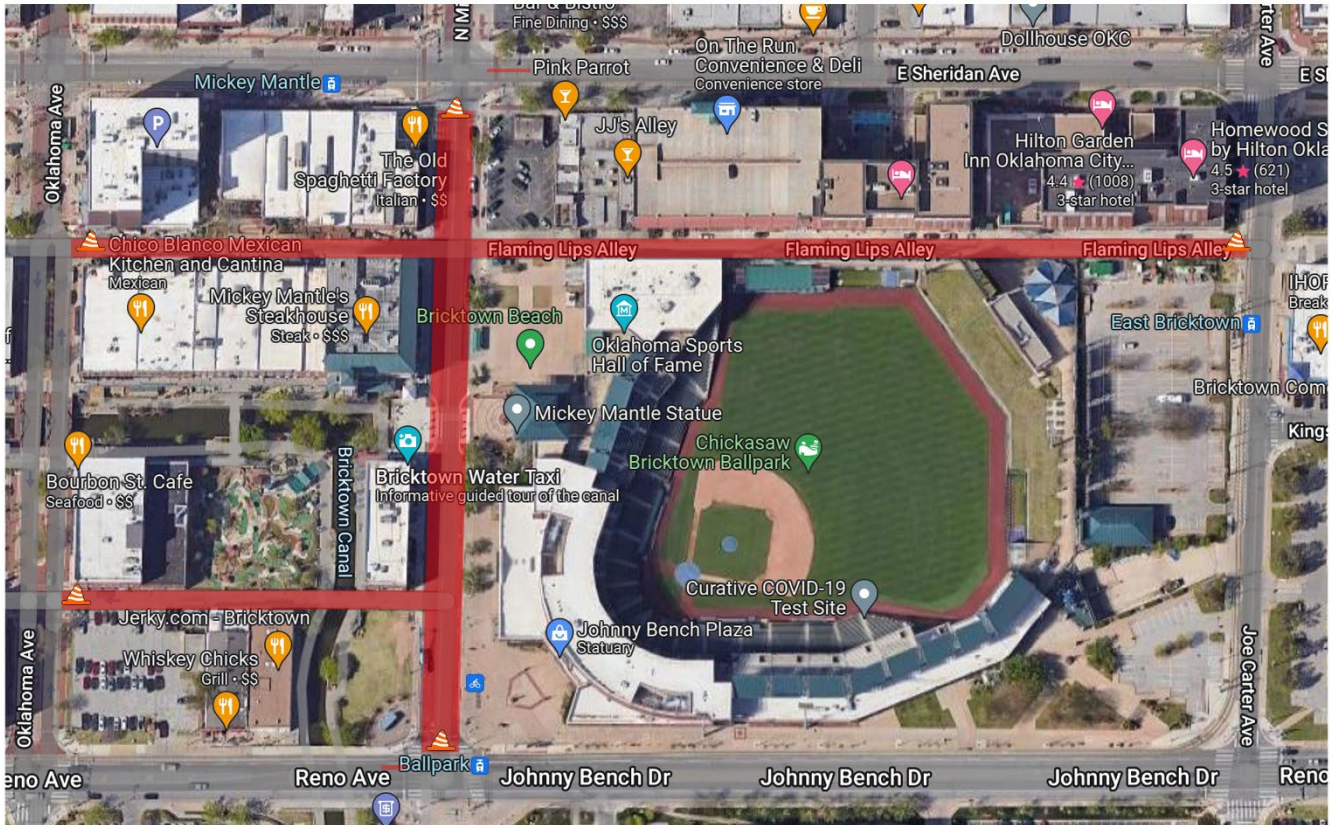

Exhibit D

Road Closures

Brick-or-Treat Road Closures

1. Mickey Mantle Dr (Between Reno & Sheridan)
2. Flaming Lips Alley (Between Joe Carter & Oklahoma Ave)
3. Wanda Jackson Way (Between Mickey Mantle Dr. & Oklahoma Ave)

ROADS CLOSED
2:30 PM – 7:30 PM