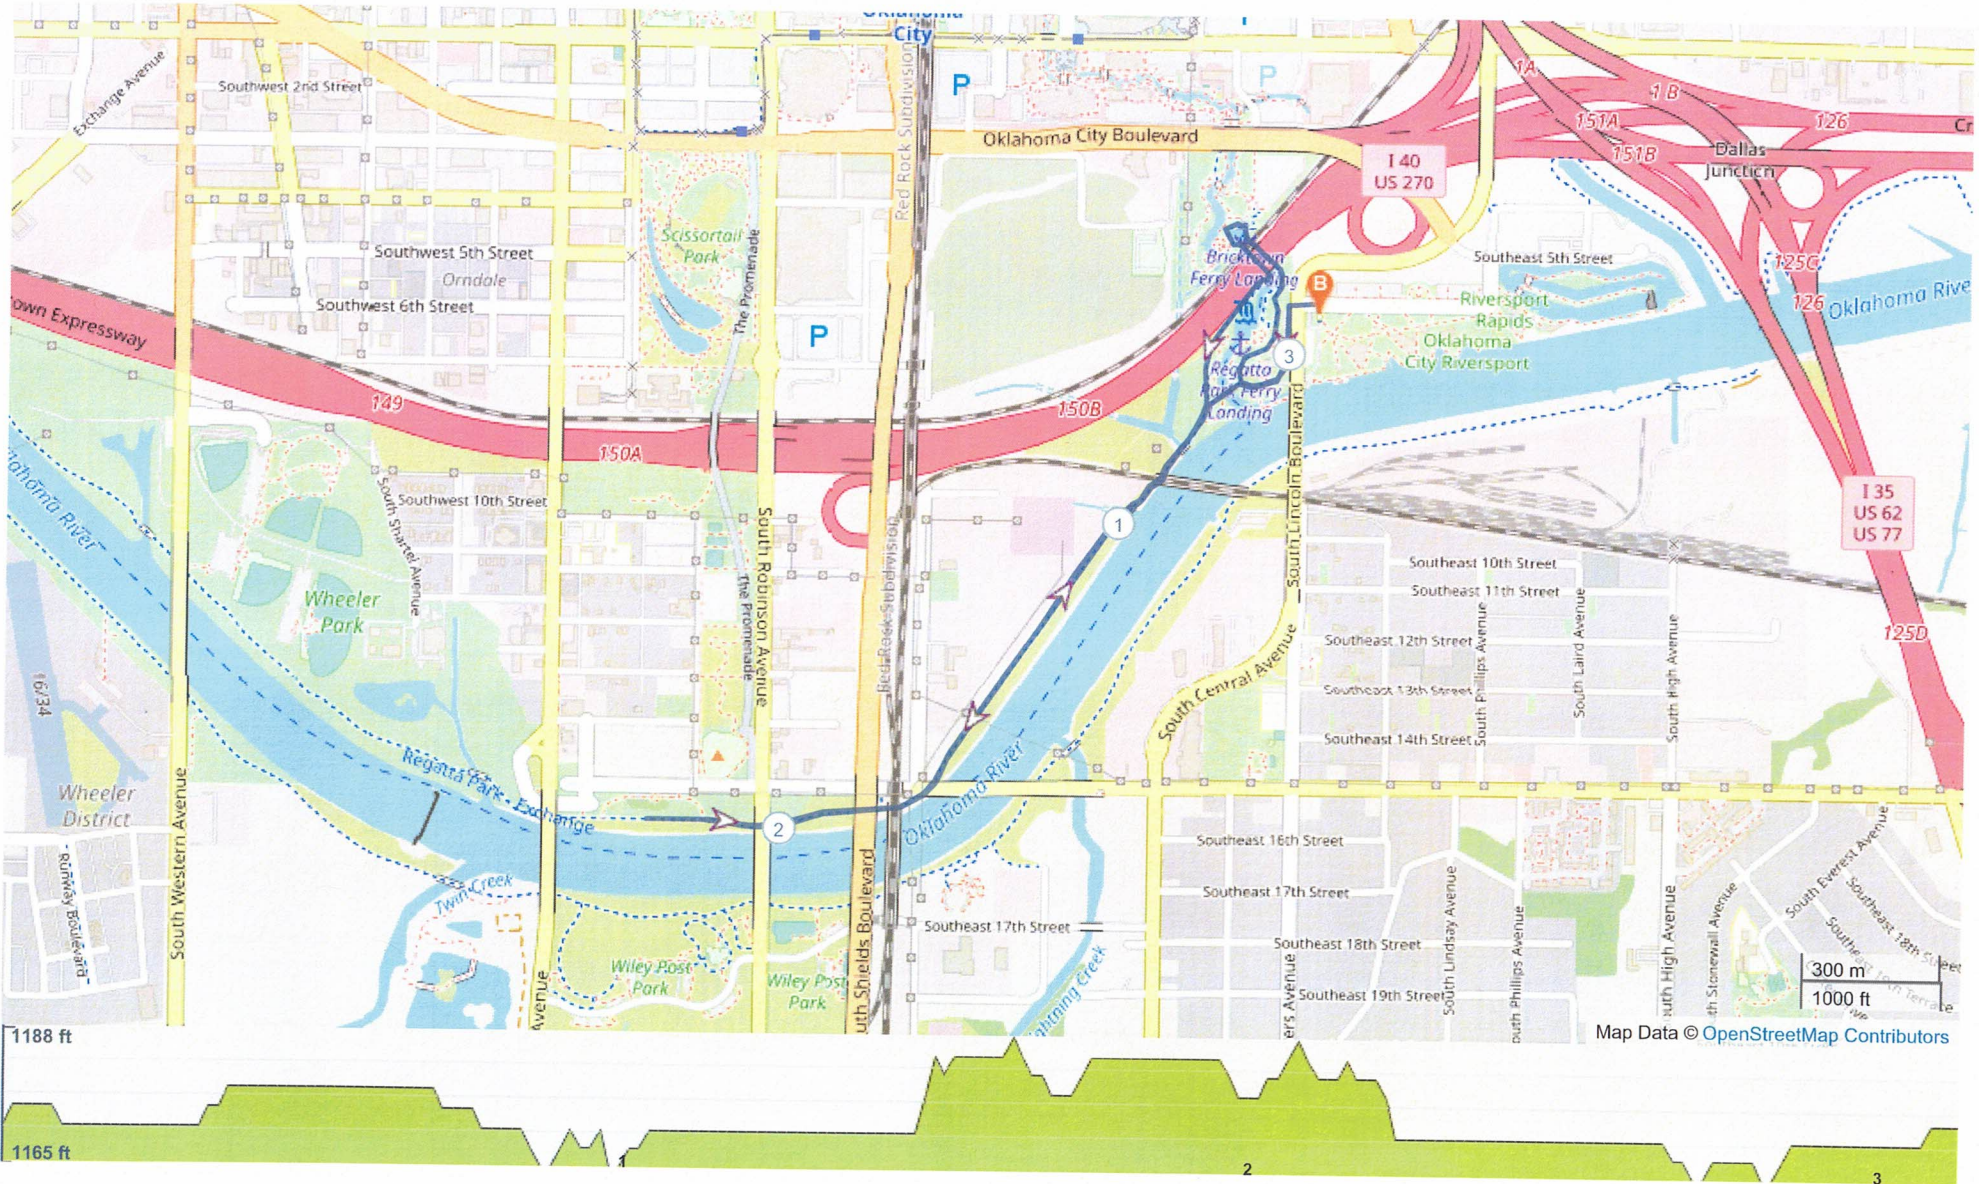

# '24 GG OKC 5k Route

# '24 GG OKC Route

# PARKING MAP

Pink = Event Parking

Blue = No Access