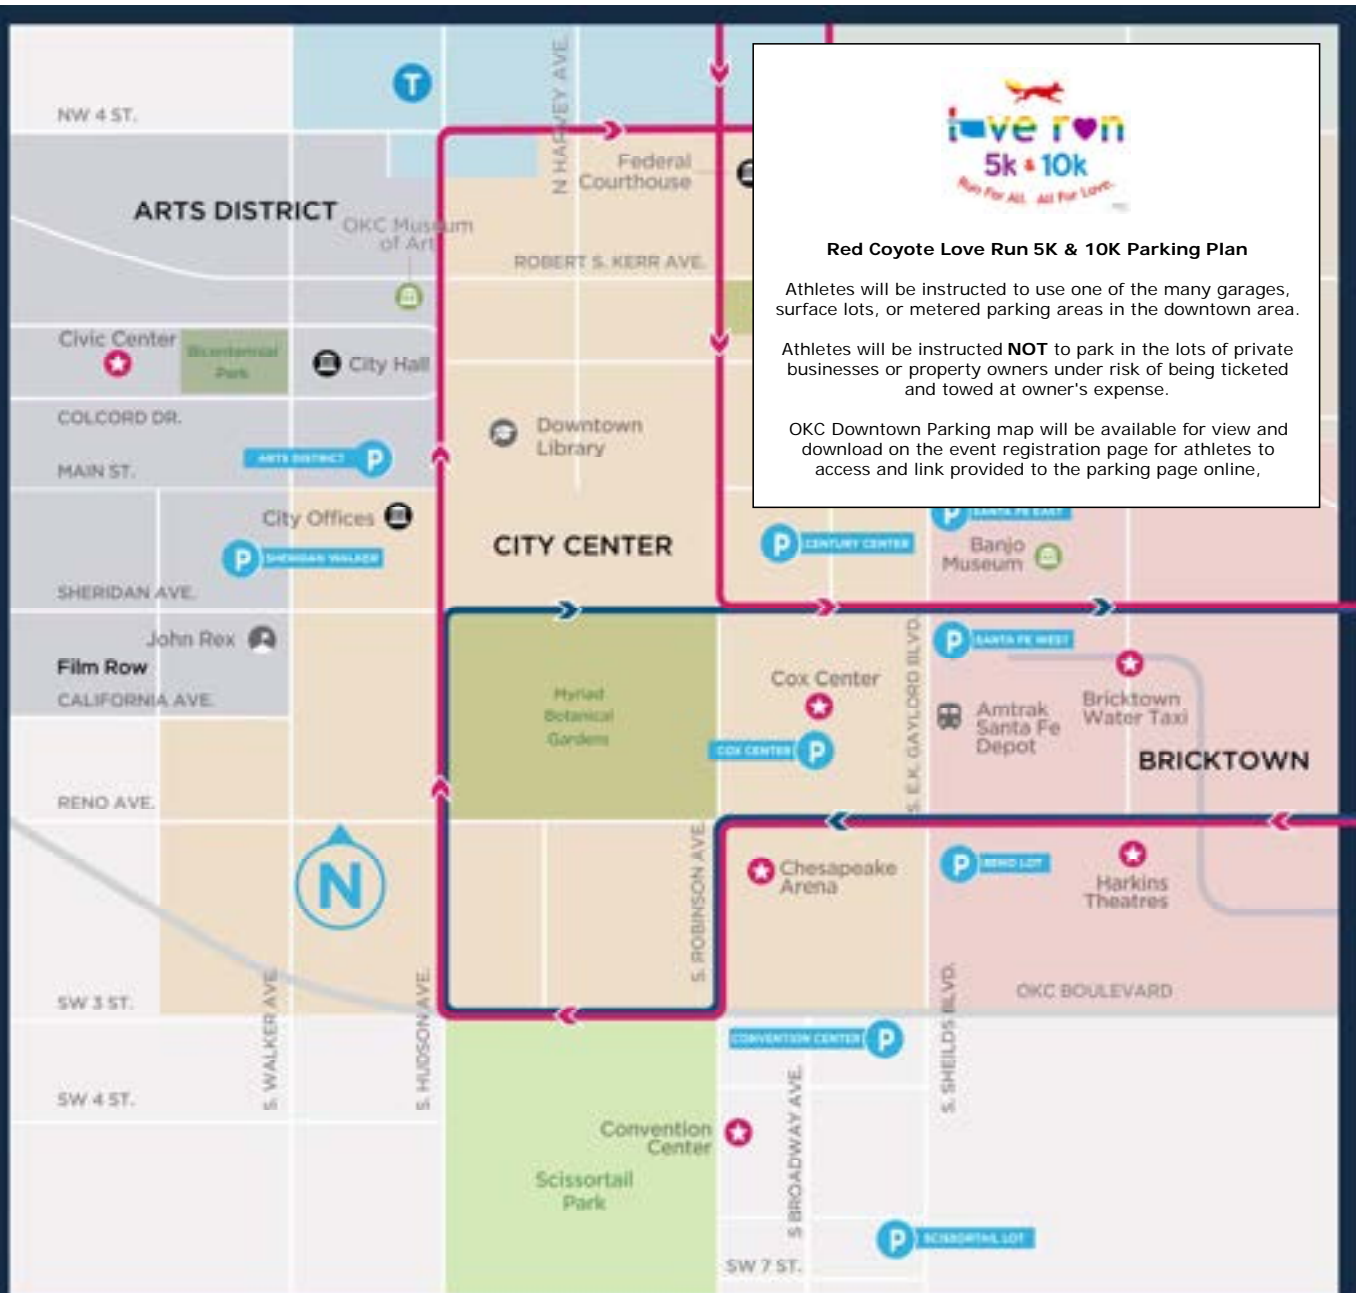

5k & 10k

Run For All. All For Love.

SITE PLAN
Red Coyote Love Run
5K & 10K

love run
5k & 10k
Run For All. All For Love.
**Red Coyote Love Run
5K Course**

love run
5k & 10k
Run For All. All For Love.

**Red Coyote Love Run
10K Course**

OKC Downtown Parking map will be available for view and download on the event registration page for athletes to access and link provided to the parking page online,

LEGEND

Map Symbols

- OKC Parking Garage/Lot
- EMBARK Transit Center
- Entertainment
- Museums
- Government Buildings
- Libraries
- School
- Downtown Loop 4.86 miles
Serving all stops
- Bricktown Loop 2 miles

Parking Garages

- Century Center | 100 W Main**
Entrance on Sheridan
Nearest Streetcar Stop: Century Center
- Cox Center | 1 Myriad Gardens**
Entrances on Robinson & E.K. Gaylord
Nearest Streetcar Stop: Arena
- Sheridan Walker | 501 W Sheridan**
Entrances on Walker & Sheridan
Nearest Streetcar Stop: Myriad
- Arts District | 431 W Main**
Entrance on Main & Colcord
Nearest Streetcar Stop: Library
- Convention Center | 15 SW 4th**
Entrance on S. Broadway
Nearest Streetcar Stop: Scissortail Park

Surface Lots

- Reno Lot | EK Gaylord & Reno**
Entrances on Reno
- Sante Fe West | EK Gaylord & Sheridan**
Entrances on Sheridan
- Sante Fe East | EK Gaylord & Main**
Entrances on Sheridan & Main
- Scissortail Lot | 20 SW 6th Street**
Entrances on Sheridan & Main