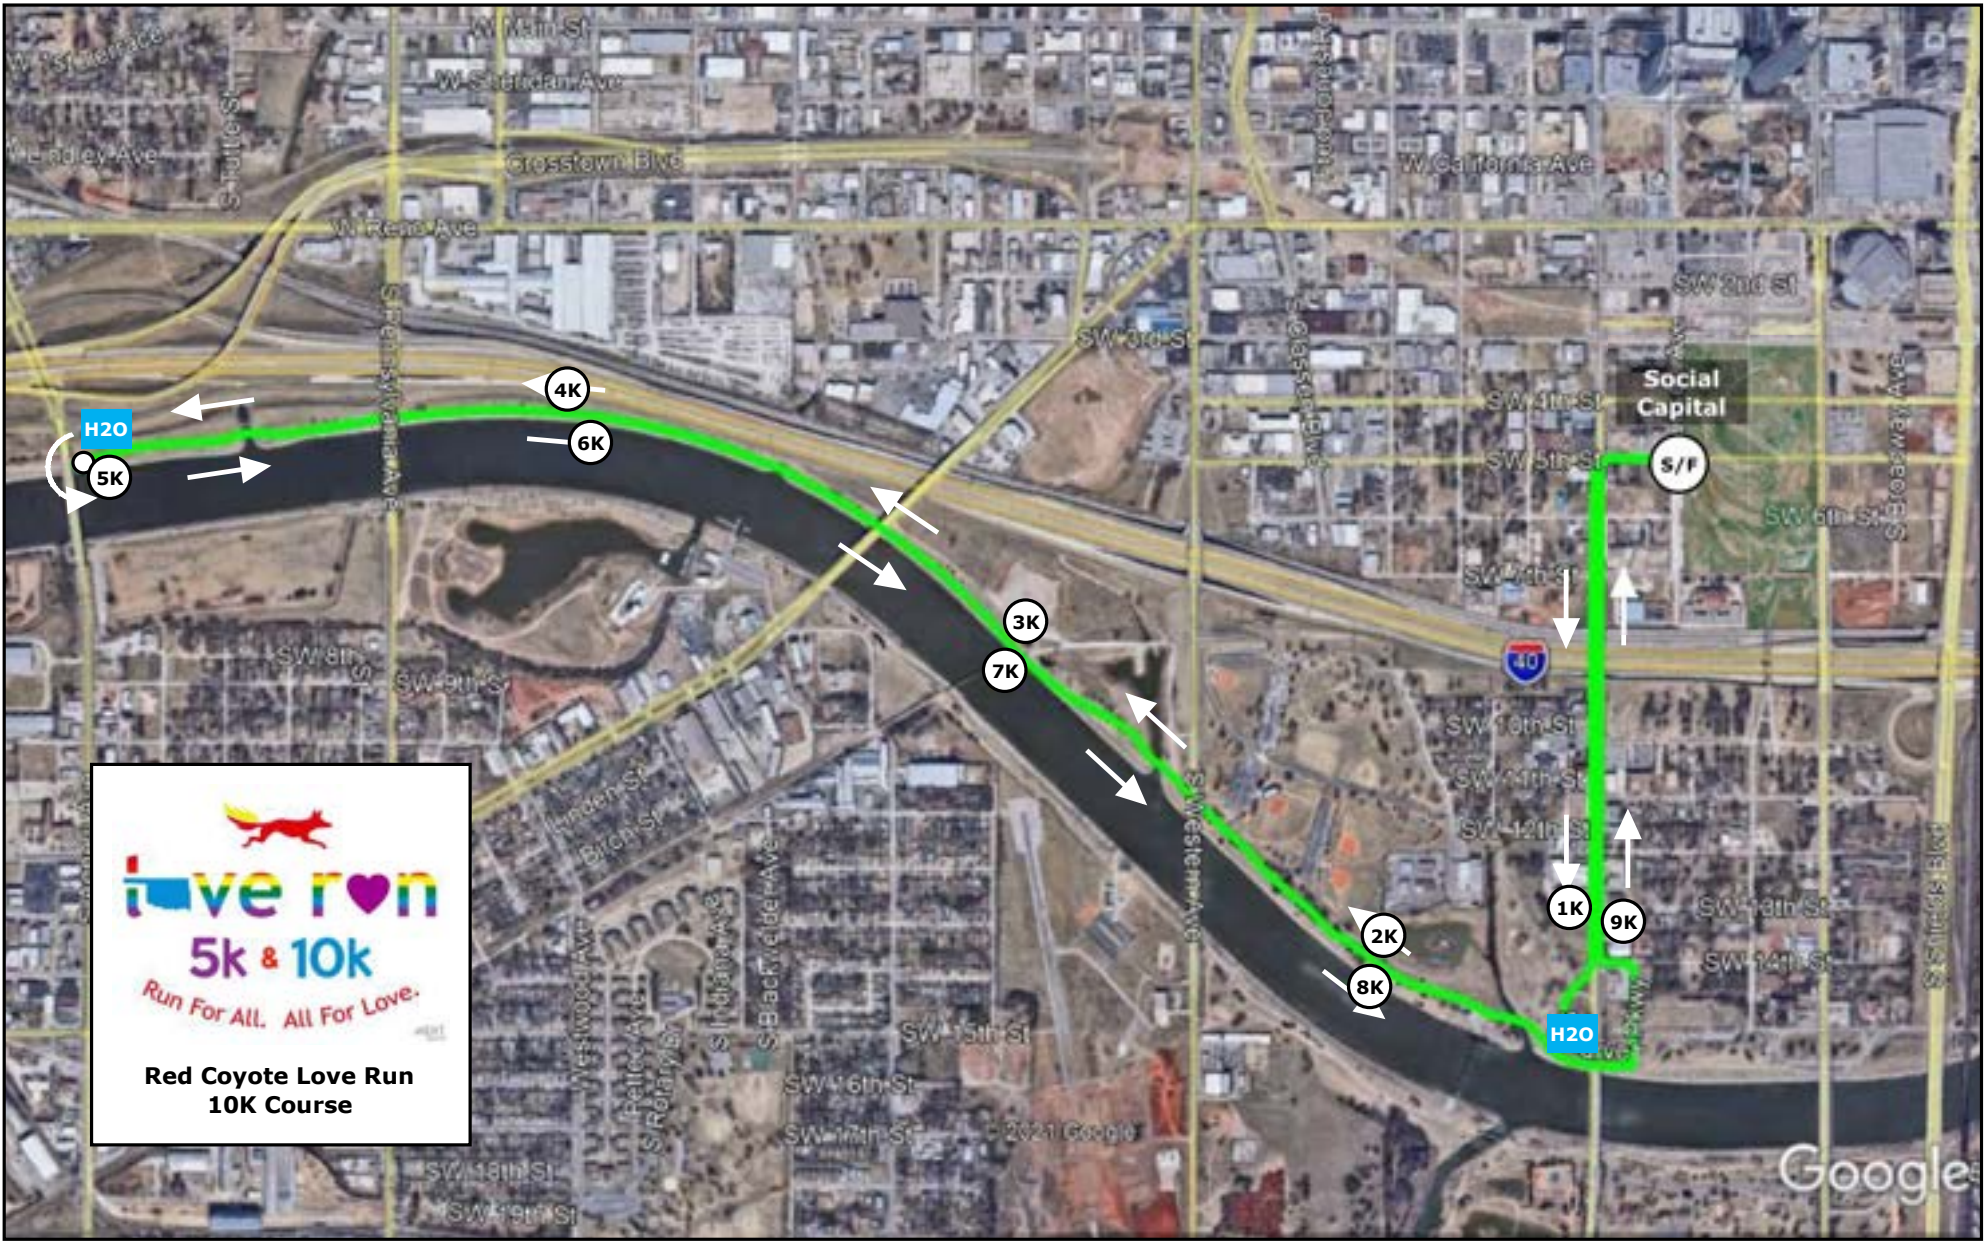

love run
5k & 10k
Run For All. All For Love.

**Red Coyote Love Run
10K Course**