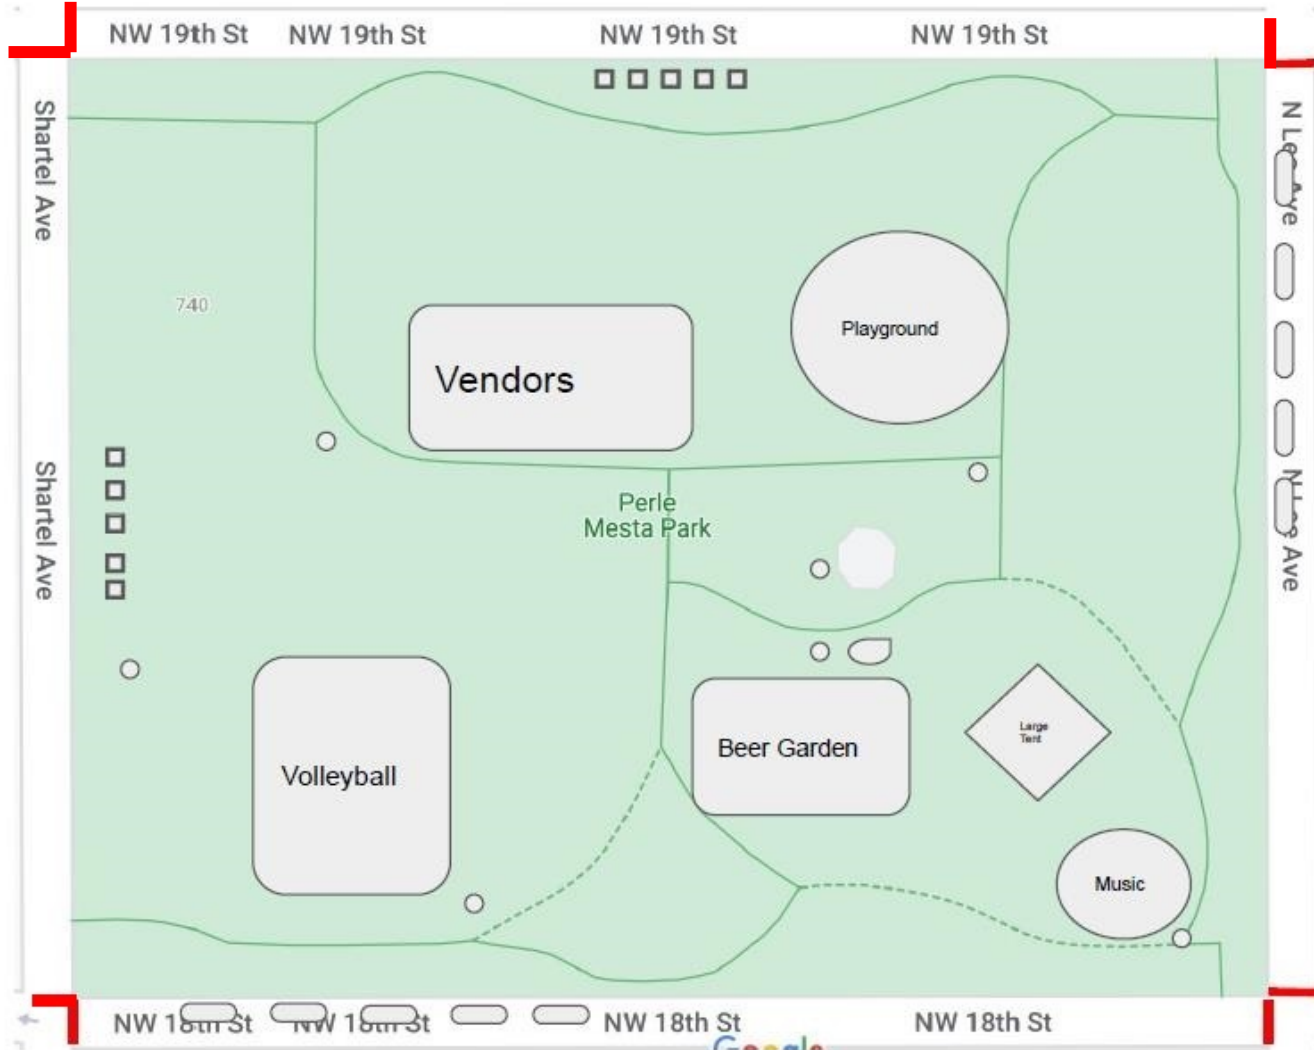

festival goers will park on the streets in the neighborhood and are asked to not block driveways.

- Road Closed
- Trash Cans
- Portable Restrooms (8 regular and 2 ADA compliant)
- Food Truck
- Beer Disposal