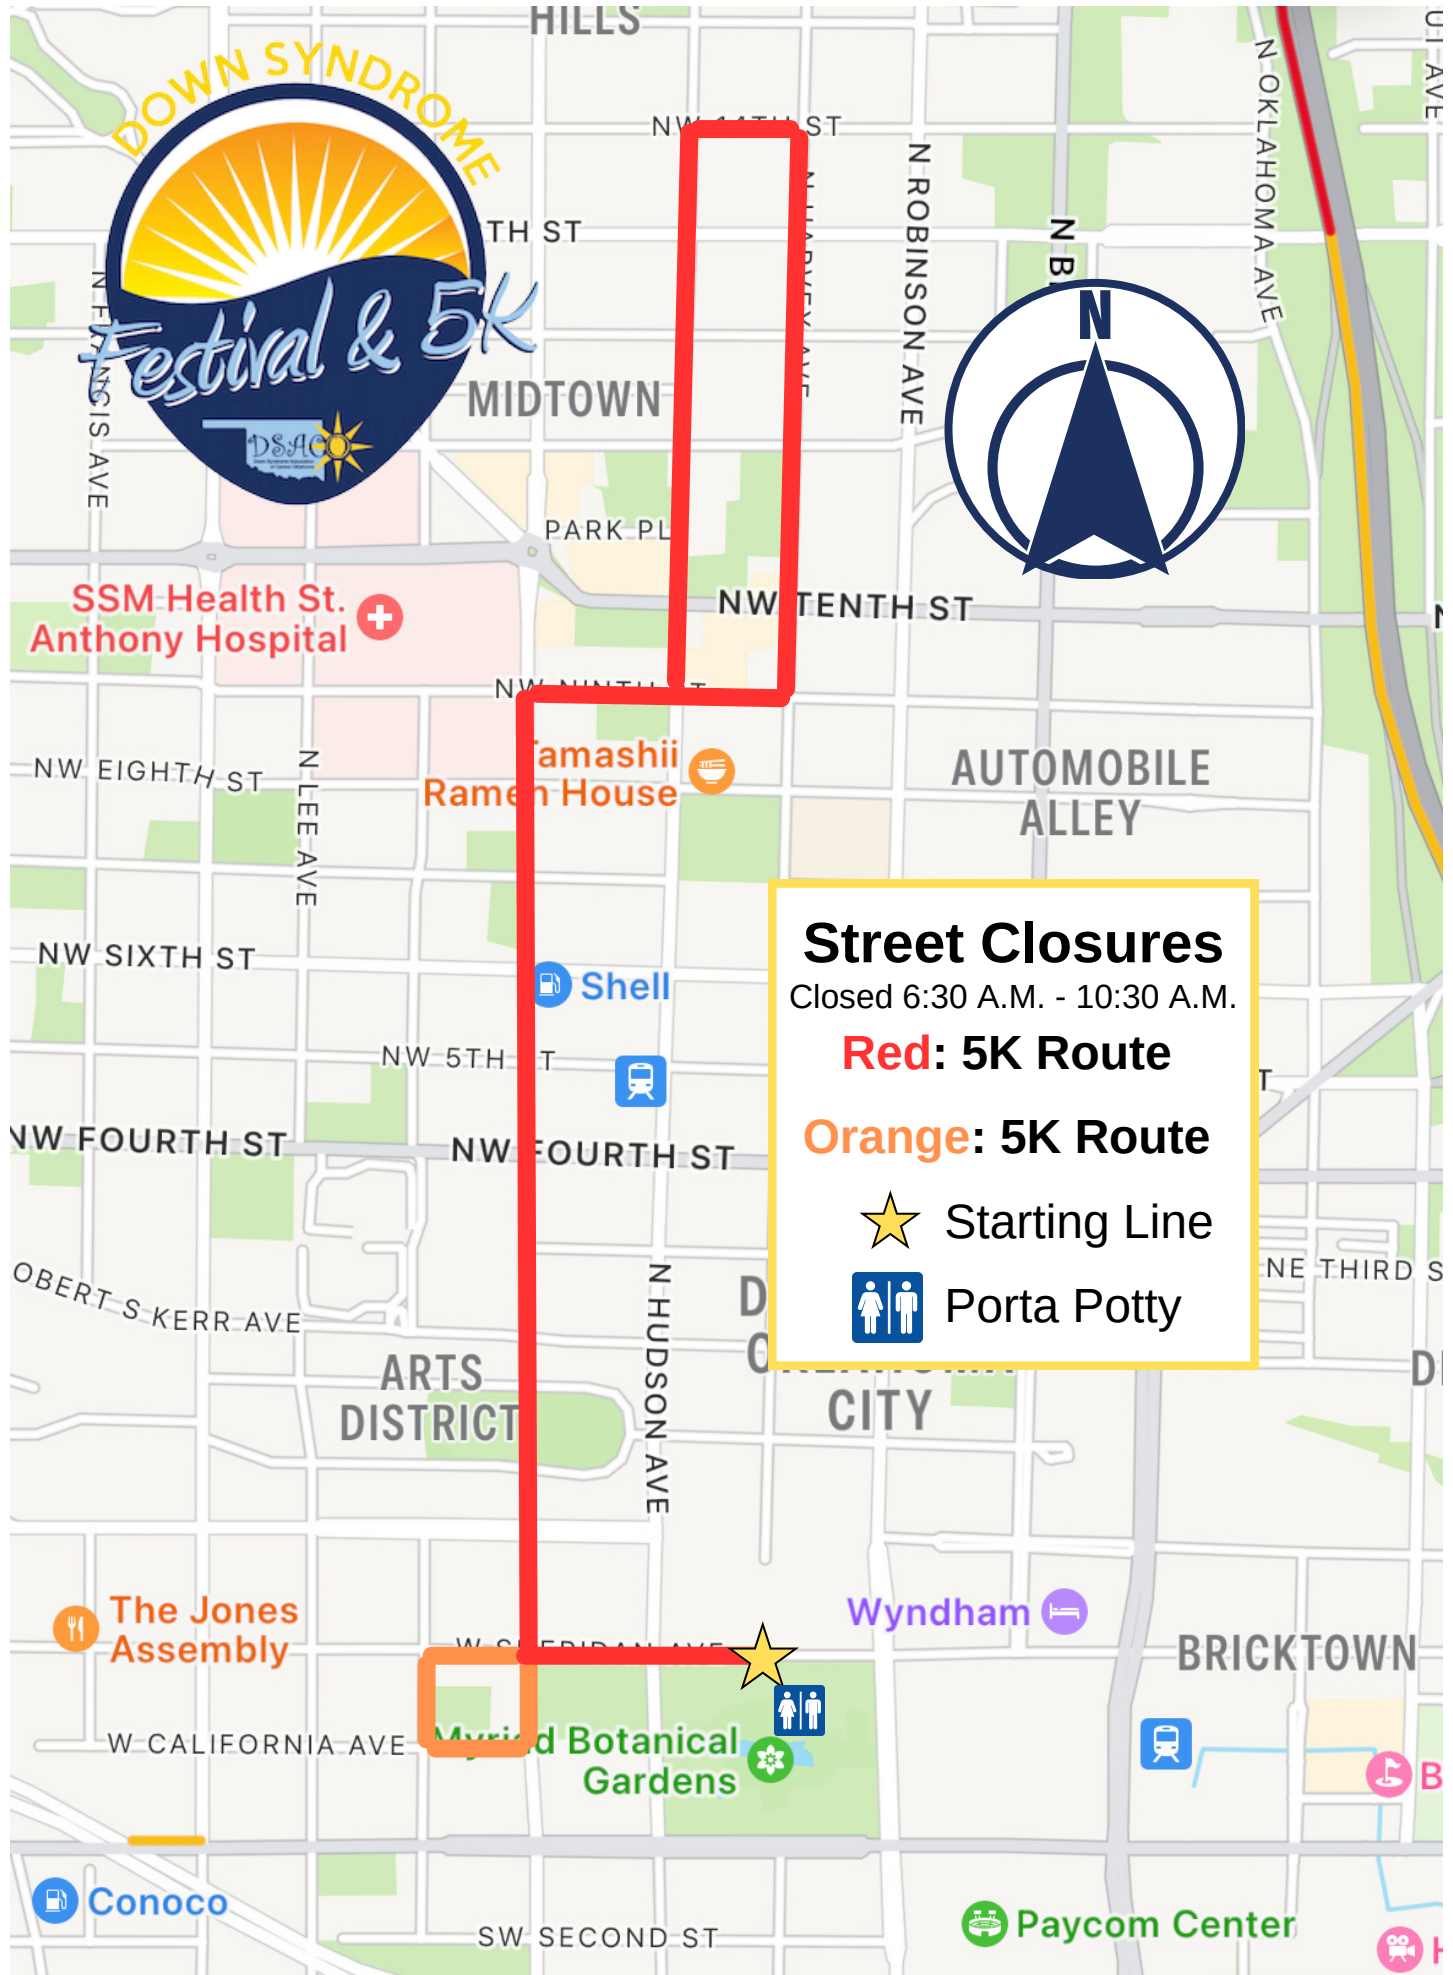

Street Closures Sheet 1

-  Barricade
-  Porta Potty
-  Street closures
Closed 6:30 AM - 1:00 PM

HUDSON AVE.

SHERIDAN AVE.

Colcord Hotel

RON NORICK AVE

Devon Ice Rink
Seasonal ice rink
in botanic gardens

Myriad
Botanical
Gardens

Oklah

Reno Avenue

Reno Avenue

FREE PARKING
RESERVED THROUGH
AMERICAN
PARKING SERVICES

Chesapeake
Energy Arena

Street Closures
Closed 6:30 A.M. - 10:30 A.M.

- Red:** 5K Route
- Orange:** 5K Route
- ★ Starting Line
- ♿ Porta Potty

5K Route

Awareness Walk

Safety Zone

- 5K 5K check-in
- CG Carnival Games
- D DSACO Table
- DJ DJ Partyman
- E Fire/Police/EMSA/Sheriff
- FT Food Trucks
- M Merchandise
- RP Raffle Prizes
- TP Team Photos
- V Volunteer Check-in
- BH Bounce Houses
- TT Toddler Town
- SA SA Cotton Candy
- Restrooms

RON NORICK BLVD

Vendor Unloading area
7-9am

W SHERIDAN AVE

Street closed 6:30am-noon *with food truck access*

Food Truck Parking
7am-Noon

Food Trucks
enter here

Vendor Unloading area
7-9am

S HUDSON AVE