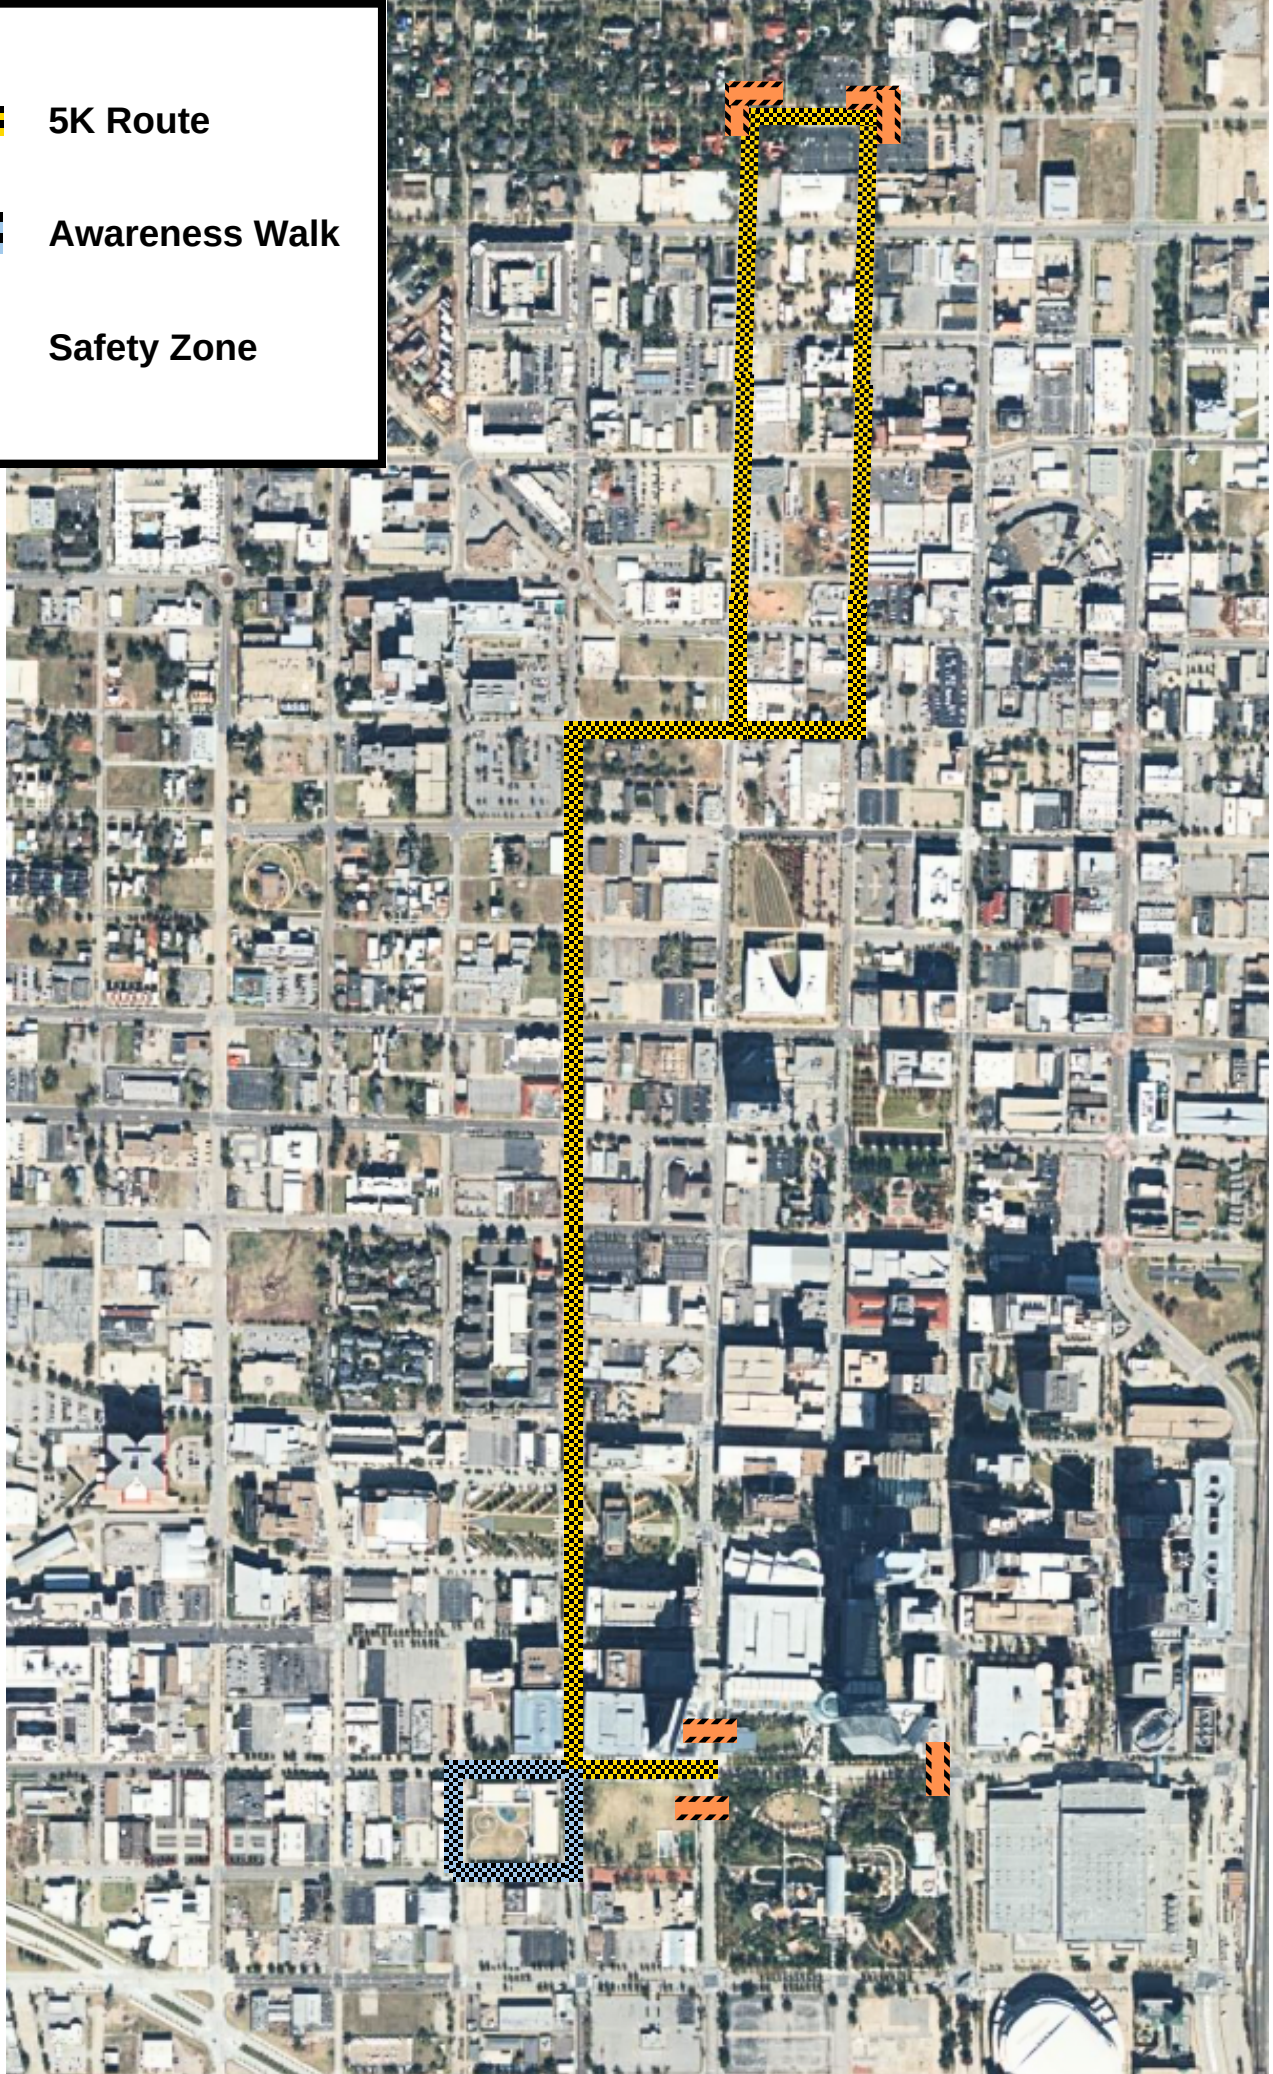

Street Closures Sheet 1

-  Barricade
-  Porta Potty
-  Street closures
Closed 6:30 AM - 1:00 PM

HUDSON AVE.

SHERIDAN AVE.

Colcord Hotel

RON NORICK AVE

Devon Ice Rink
Seasonal ice rink
in botanic gardens

Myriad
Botanical
Gardens

Oklah

Reno Avenue

Reno Avenue

FREE PARKING
RESERVED THROUGH
AMERICAN
PARKING SERVICES

Chesapeake
Energy Arena

Street Closures
Closed 6:30 A.M. - 10:30 A.M.

- Red:** 5K Route
- Orange:** 5K Route
- ★ Starting Line
- ♿ Porta Potty

5K Route

Awareness Walk

Safety Zone

- 5K 5K check-in
- CG Carnival Games
- D DSACO Table
- DJ DJ Partyman
- E Fire/Police/EMSA/Sheriff
- FT Food Trucks
- M Merchandise
- RP Raffle Prizes
- TP Team Photos
- V Volunteer Check-in
- BH Bounce Houses
- TT Toddler Town
- SA SA Cotton Candy
- Restrooms

RON NORICK BLVD

Vendor Unloading area
7-9am

W SHERIDAN AVE

Street closed 6:30am-noon *with food truck access*

Food Truck Parking
7am-Noon

Food Trucks
enter here

Vendor Unloading area
7-9am

S HUDSON AVE