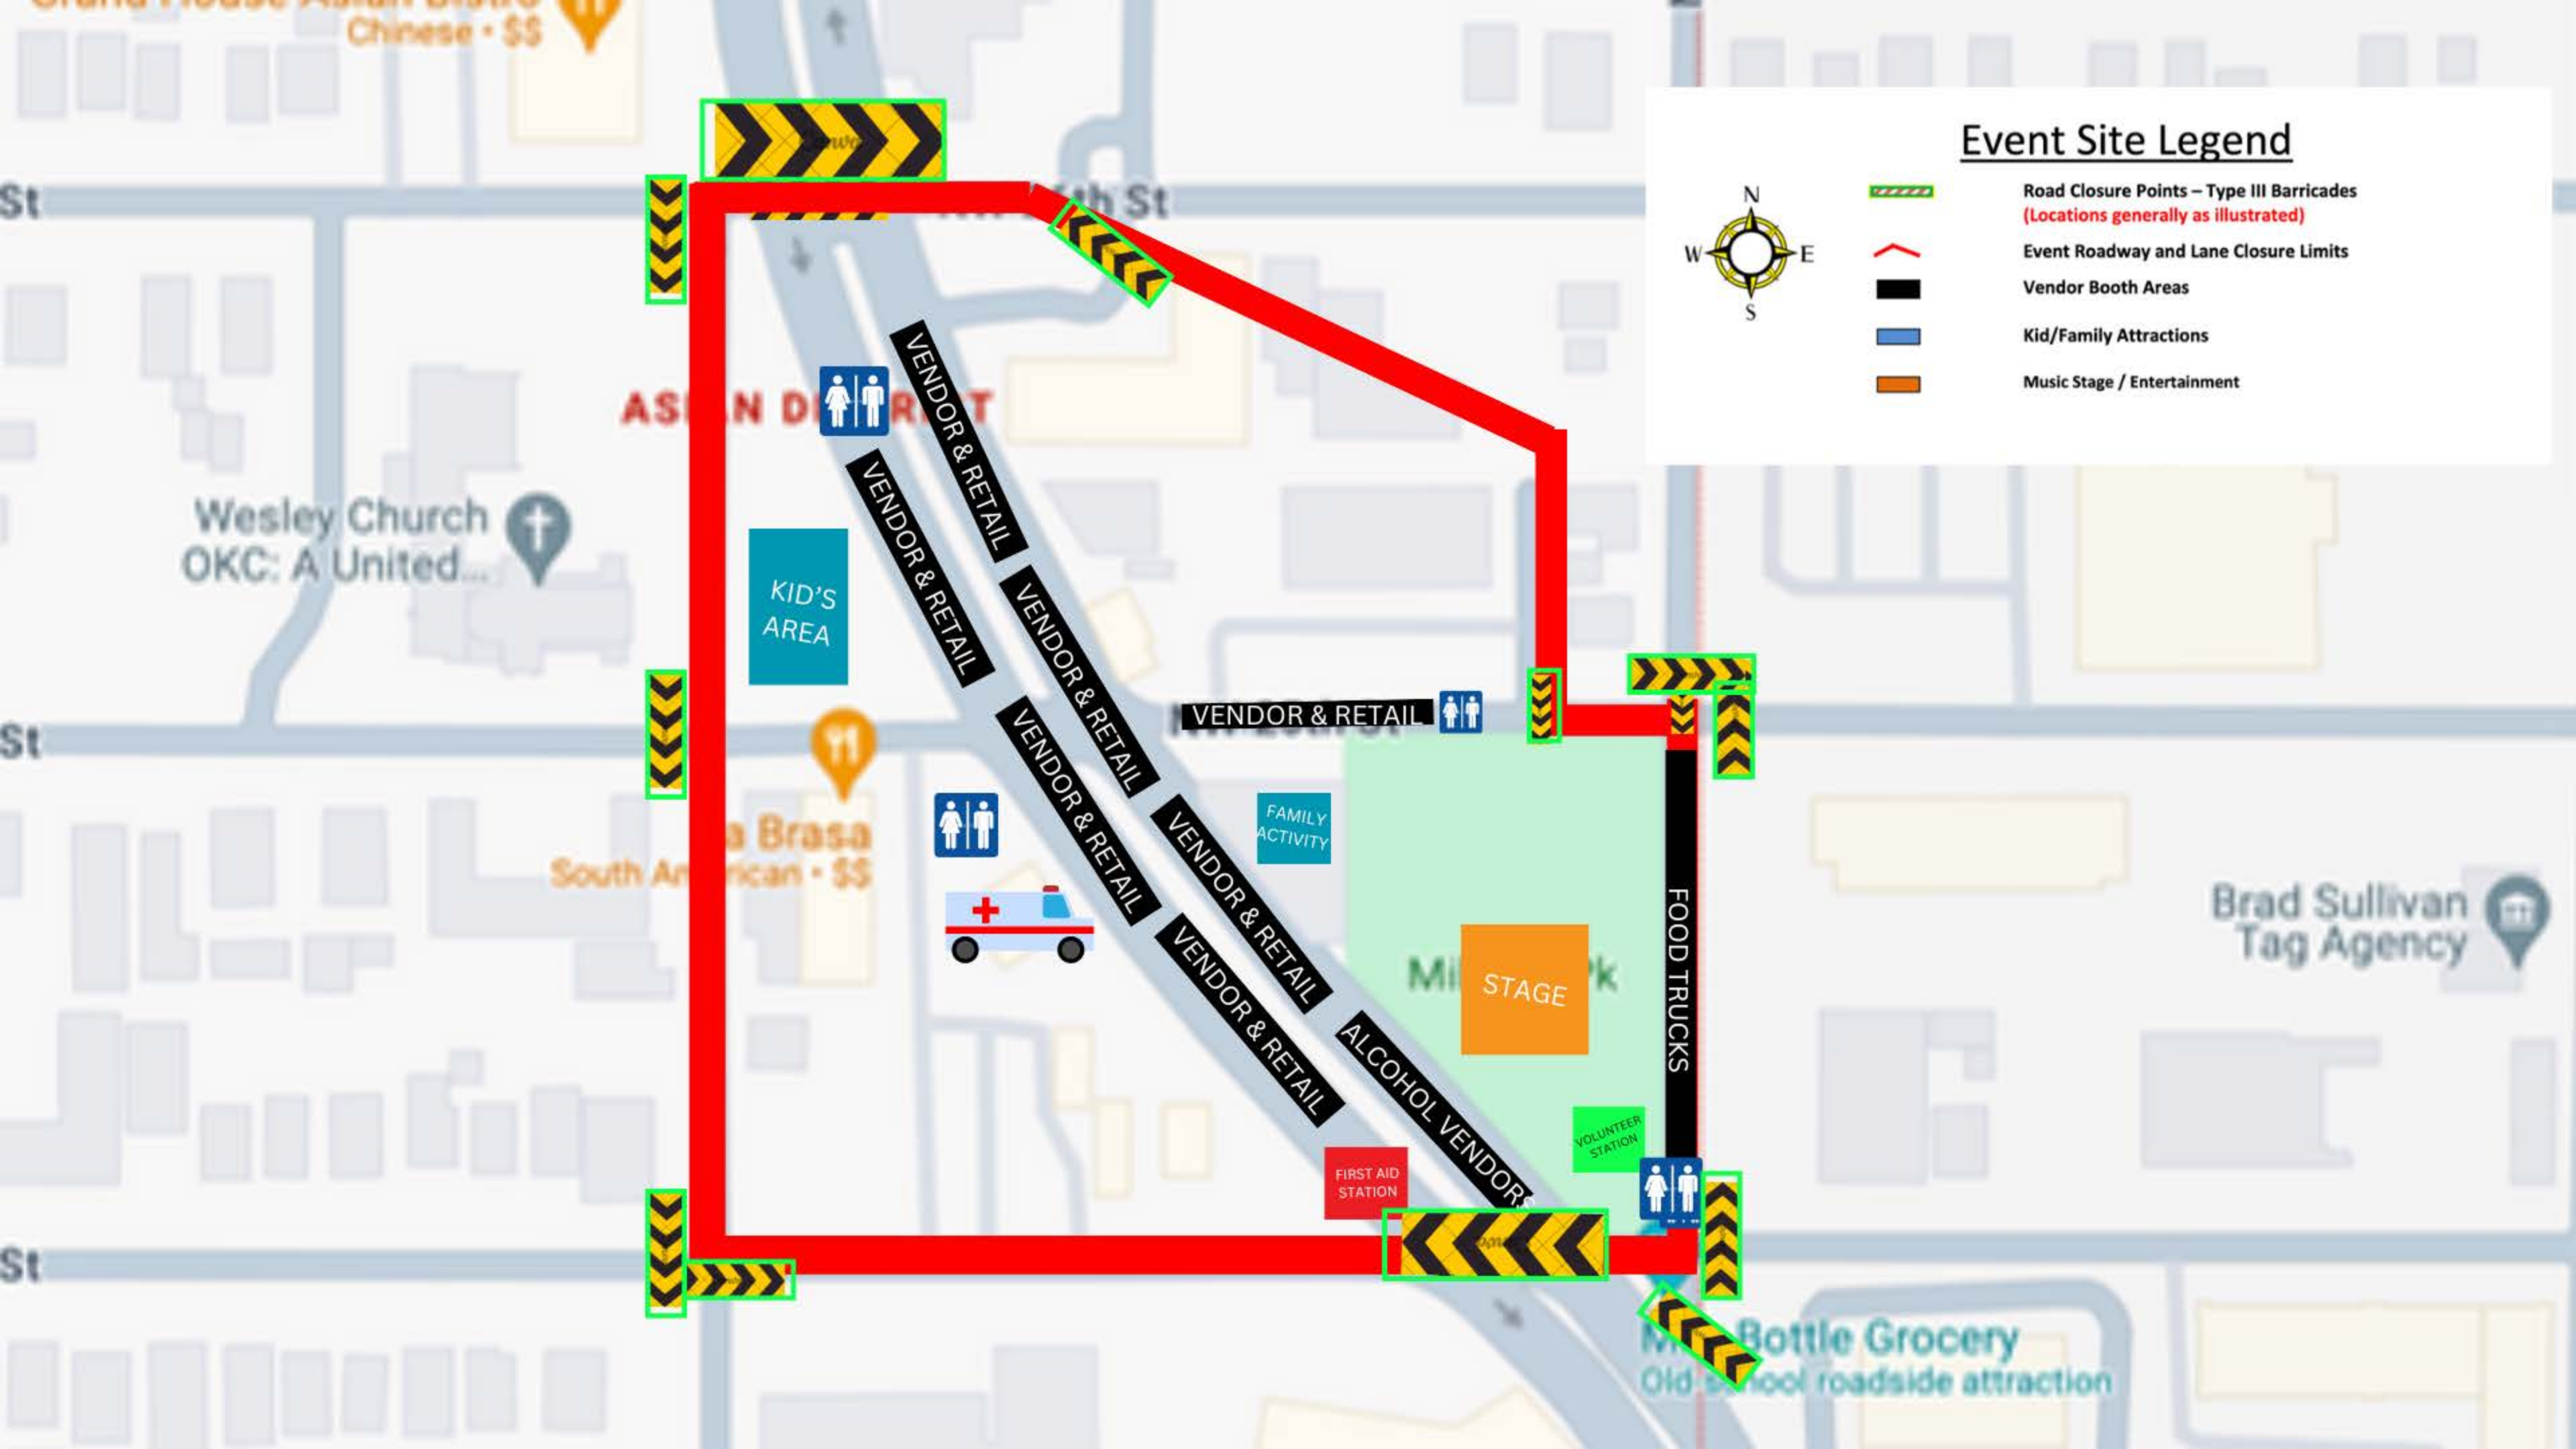

SIGNS TO BE PLACED ON THE SW CORNER OF NW 30TH AND CLASSEN, DETOUR TO WESTERN

Cones will be placed in all driveways leading out to NW 23rd. (80 Total)

DETOUR SIGN ON SW CORNER OF WESTERN AND NW 30TH

Date: 7/29/2024 **Author:** Joe Hietpas **Project:** Asian Night Market - Classen Closure
Comments:
 Closing Classen from NW 23rd to NW 26th
 All traffic control devices will be set and spaced IAW the MUTCD
 (NOT TO SCALE)

Event Site Map Legend

 Type III Barricade (General location)

 Event Roadway and Lane closure limits

 Kid/Family Attractions

 Stage/Entertainment

 Volunteer Station

 First Aid

 Parking

Detour on McKinley up to 27th

Emergency Lane

NW 25th St

NW 24th St

NW 26th St

NW 26th St

NW 25th St

NW 23rd St

Mr. Bottle Grocery
Old school roadside attraction

Craig's Curious
Emporium
Gift shop

Teapioca Lounge
Bubble Tea - \$

Event Site Legend

-  Road Closure Points – Type III Barricades (Locations generally as illustrated)
-  Event Roadway and Lane Closure Limits
-  Vendor Booth Areas
-  Kid/Family Attractions
-  Music Stage / Entertainment