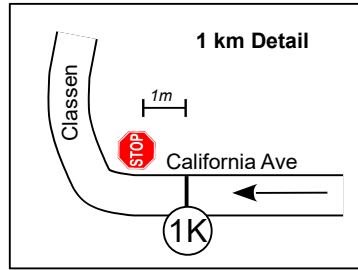

Civic Center 5K #3

Oklahoma City, OK – 5,000 meters

This course follows the shortest possible route (SPR) over the whole roadway/trail except on Classen, where required to run in lanes east of median.

USATF Certification
OK16040DG