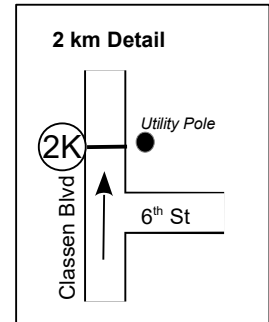

Civic Center 5K #3

Oklahoma City, OK – 5,000 meters

This course follows the shortest possible route (SPR) over the whole roadway/trail except on Classen, where required to run in lanes east of median.

USATF Certification
OK16040DG