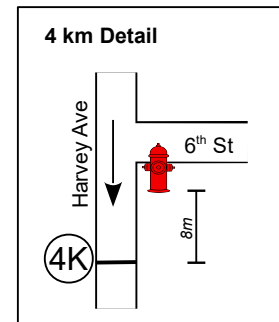

Civic Center 5K #3

Oklahoma City, OK – 5,000 meters

This course follows the shortest possible route (SPR) over the whole roadway/trail except on Classen, where required to run in lanes east of median.

USATF Certification
OK16040DG