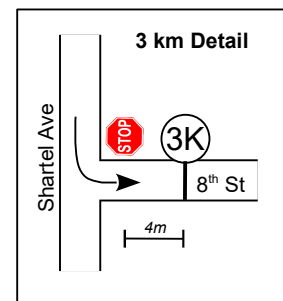

Civic Center 5K #3

Oklahoma City, OK – 5,000 meters

This course follows the shortest possible route (SPR) over the whole roadway/trail except on Classen, where required to run in lanes east of median.

USATF Certification
OK16040DG