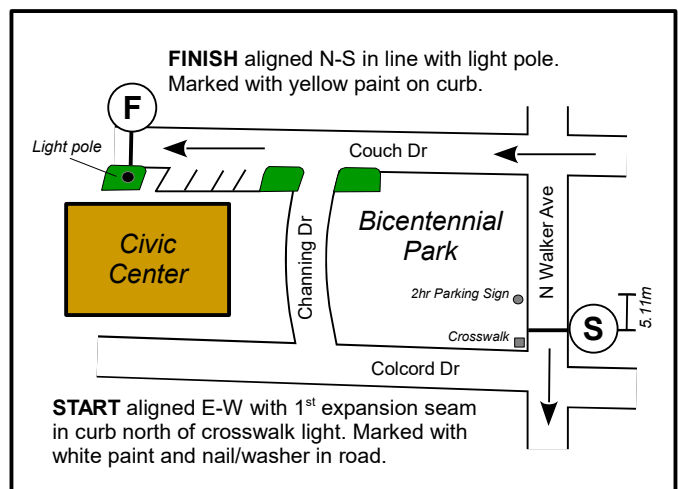

Civic Center 5K #3

Oklahoma City, OK – 5,000 meters

This course follows the shortest possible route (SPR) over the whole roadway/trail except on Classen, where required to run in lanes east of median.

USATF Certification
OK16040DG