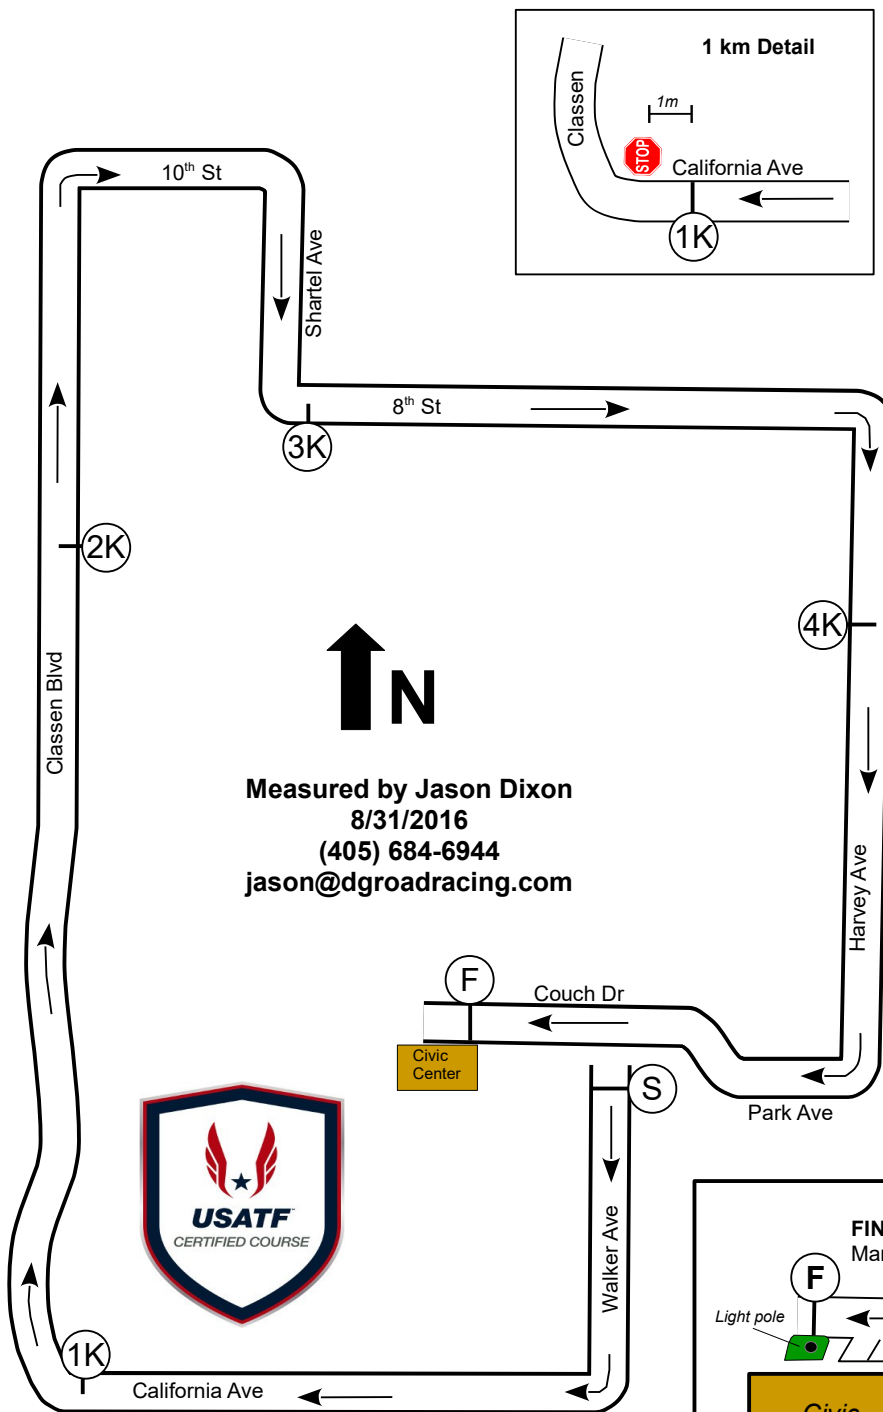

Civic Center 5K #3

Oklahoma City, OK – 5,000 meters

This course follows the shortest possible route (SPR) over the whole roadway/trail except on Classen, where required to run in lanes east of median.

USATF Certification
OK16040DG

Effective Dates
9/2/16-12/31/26

2016 SITE MAP