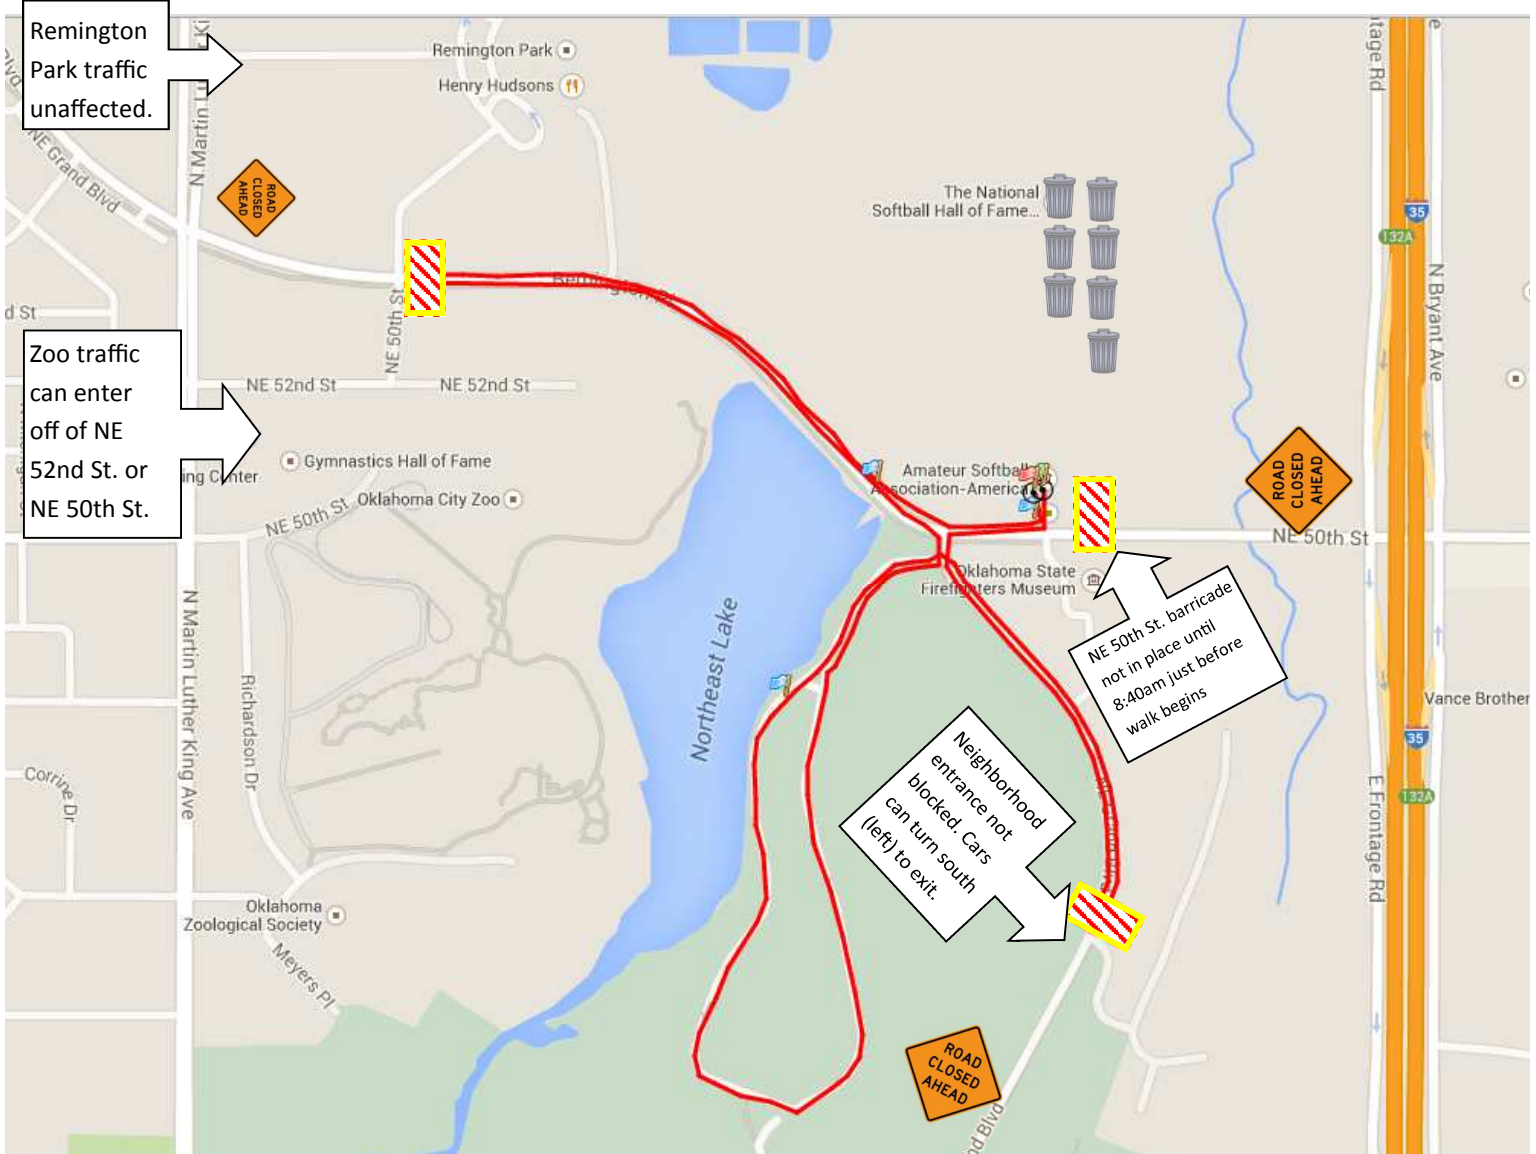

Traffic Control Plan

Making Strides Against Breast Cancer—November 5, 2016

Traffic Control Plan Legend

 Road Closure Points—Type III Barricades
(Locations generally as illustrated)

 Event Route

 Event Advance Road Closure Points
(Locations generally as illustrated)

Event Site Plan

Making Strides Against Breast Cancer—November 5, 2016

Event Site Plan Legend

Road Closure Points—Type III Barricades

(Locations generally as illustrated)

Event Advance Road Closure Points

(Locations generally as illustrated)

Direction of Route

Police officer location