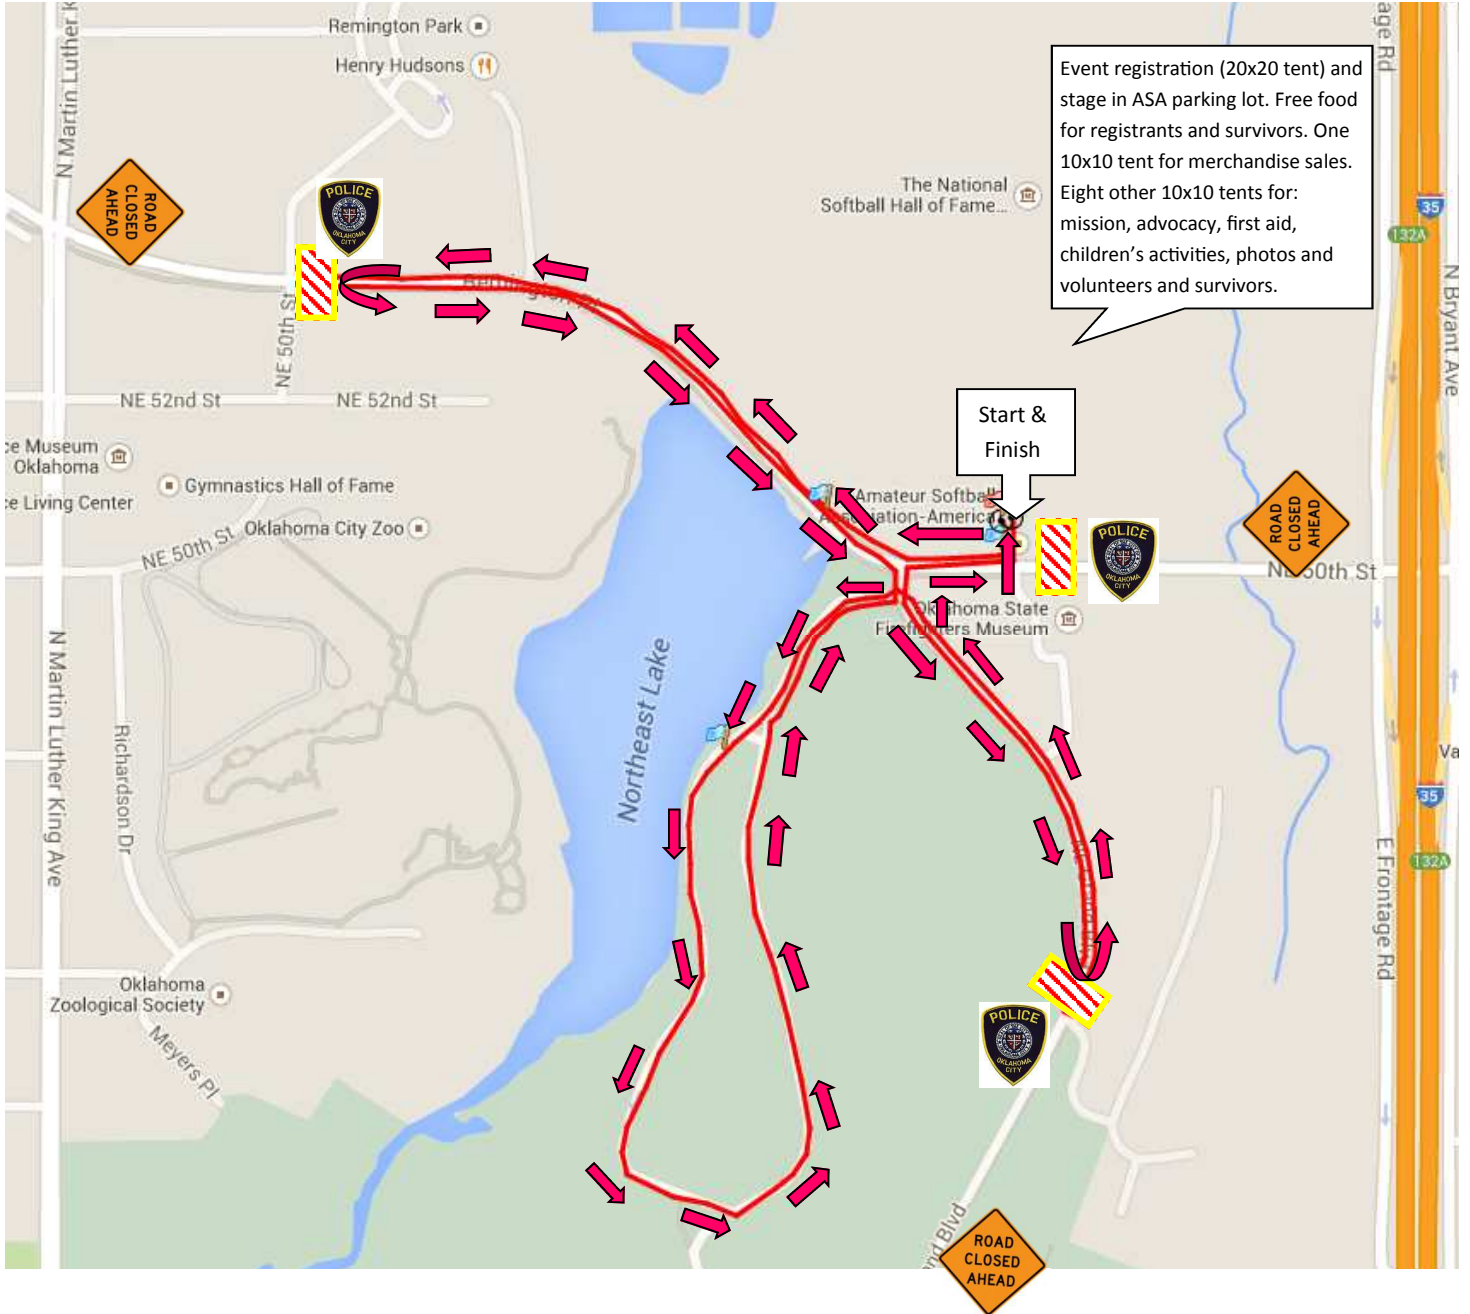

Traffic Control Plan

Making Strides Against Breast Cancer—November 5, 2016

Traffic Control Plan Legend

 Road Closure Points—Type III Barricades
(Locations generally as illustrated)

 Event Route

 Event Advance Road Closure Points
(Locations generally as illustrated)

Event Site Plan

Making Strides Against Breast Cancer—November 5, 2016

Event Site Plan Legend

Road Closure Points—Type III Barricades

(Locations generally as illustrated)

Event Advance Road Closure Points

(Locations generally as illustrated)

Direction of Route

Police officer location