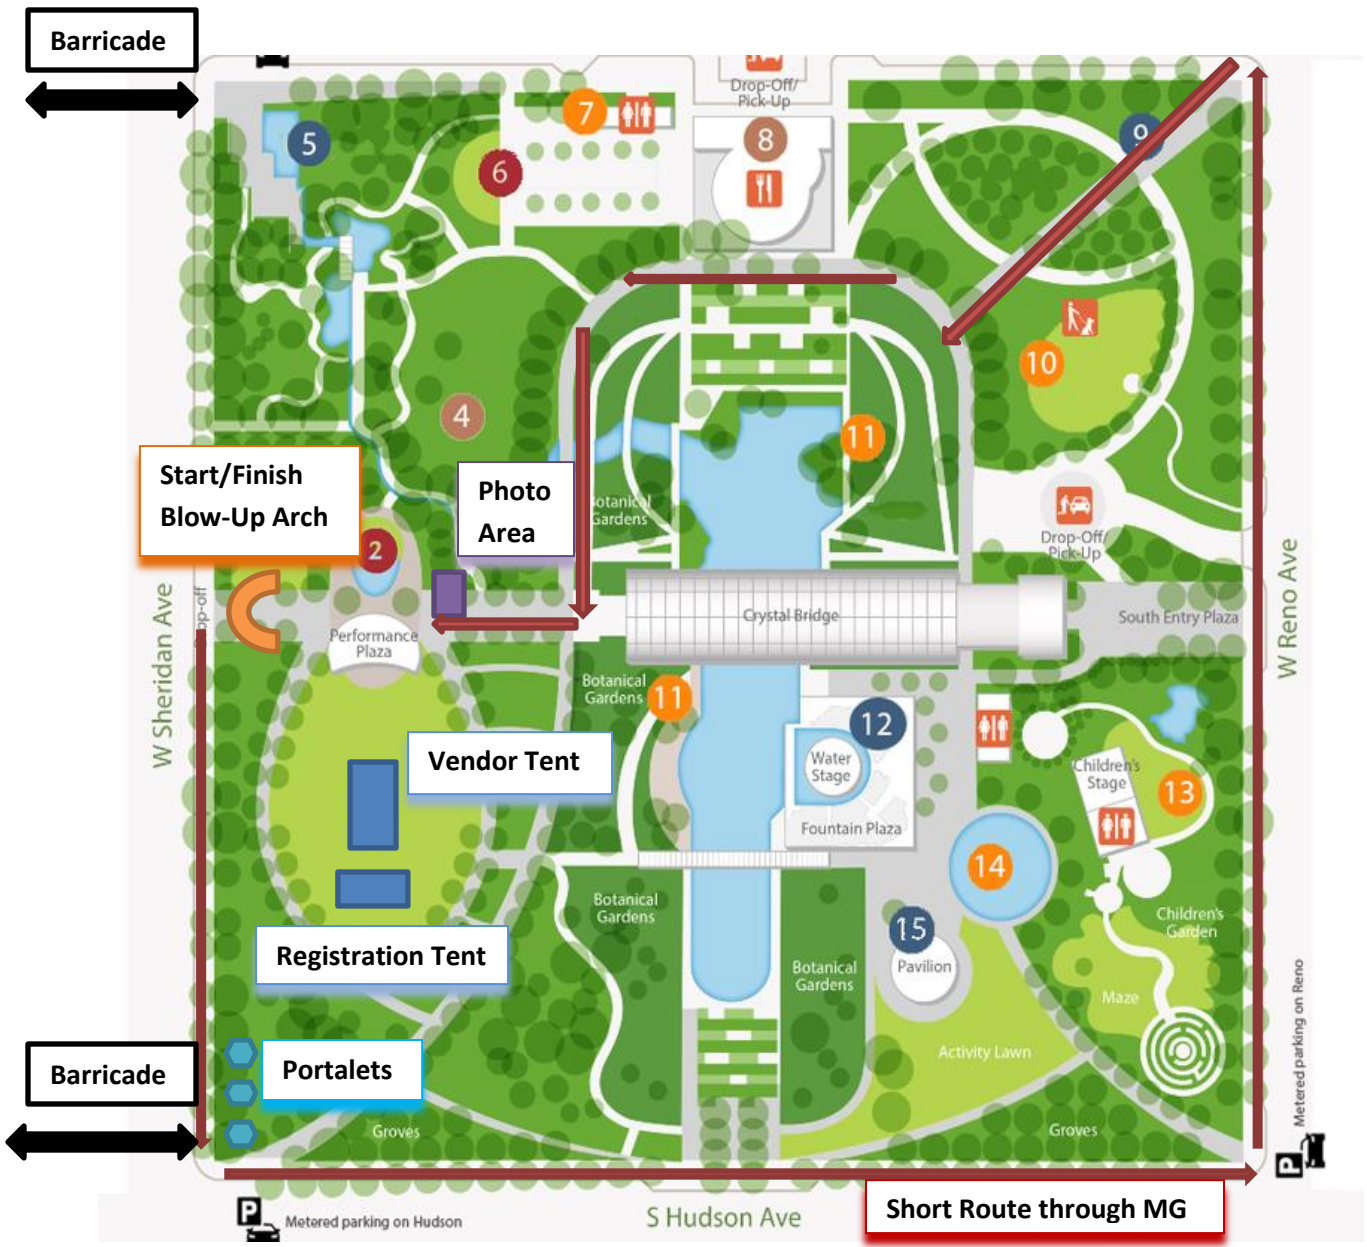

WALK MS. TOGETHER WE ARE STRONGER.

NEW LOCATION

WALK MS: CENTRAL OKLAHOMA

SAT. APRIL 22 | MYRIAD BOTANICAL GARDENS | DOWNTOWN

1 START LINE & FINISH LINE & STAGING AREA

←← ROUTE

Site Opens 9 a.m.
Walk MS Steps Out at 10 a.m.

Walk MS Central Oklahoma Site Map