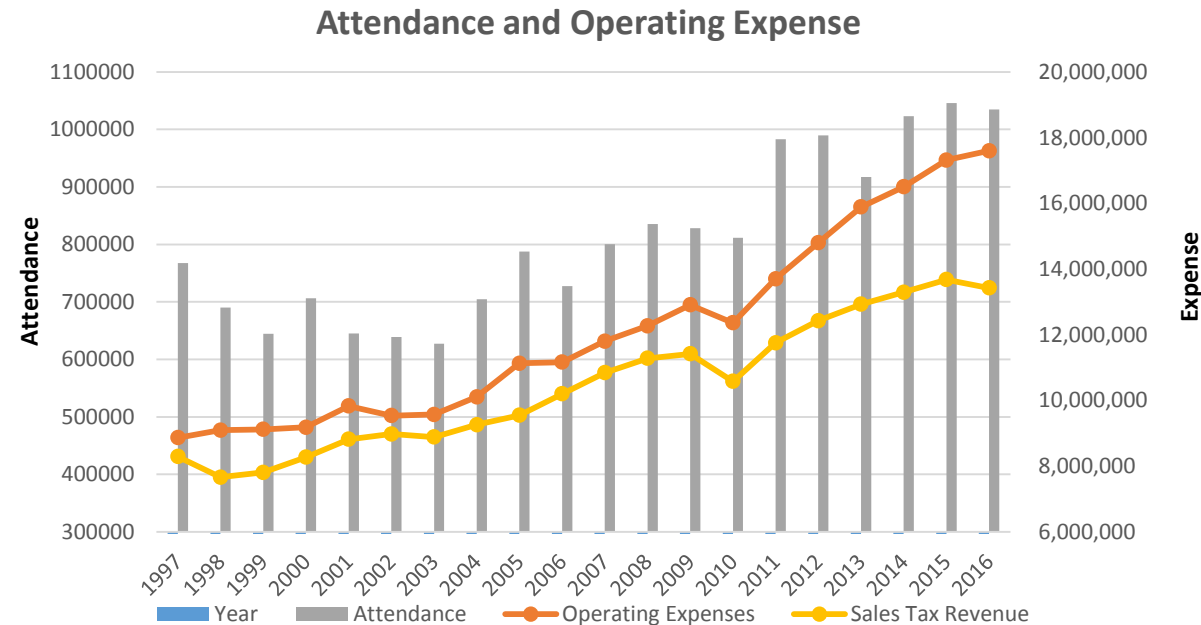

Admission and Membership Pricing
City Council
May 30, 2017

© Gillian Lang

Price Increase for Positive Impact

- The increase of admission fees will allow the Zoo to implement its new strategic plan (2016) and the latest elements of the master plan (2008) to become OKC's premier destination for connecting people and our world's vanishing wildlife and wild places. Specifically, the Zoo will invest in the following:
 - Higher and continually evolving standards of animal care and welfare
 - Better maintenance and upkeep of new and existing facilities
 - Enhanced visitor experiences that are interactive and personalized
 - Increased educational outreach throughout the Zoo and the community

Summary

- Admission price has increased \$2 in last 20 years
- Operating costs have increased \$8.7M+
- Oklahoma's largest cultural attraction in 2016
 - 1 million+ annual visitors
 - 1,800 school groups = 45,000+ elementary students
- Admission and membership rates are significantly lower than peer accredited institutions, and are below comparable OKC attractions
- More paid visits/memberships come from outside of Oklahoma City
- Total economic impacts from operations/construction totaled almost \$45 million in 2015:
 - supported 494 total jobs
 - paid \$34.1 million in wages and benefits
- Need to focus on access programs to better serve disadvantaged communities

**The Metropolitan Area Impact of the Oklahoma City Zoo 2015, Kyle Dean and Russel Evans, Economic Impact Group, April 2016*

Visitation and Membership

- Only 1/3 of visitors pay full-priced General Admission
- About 1/4 of non-member attendance is from OKC
- 30,000 ZOOfriends member households generate 1/3 of attendance
- 61% of ZOOfriends members live outside Oklahoma City