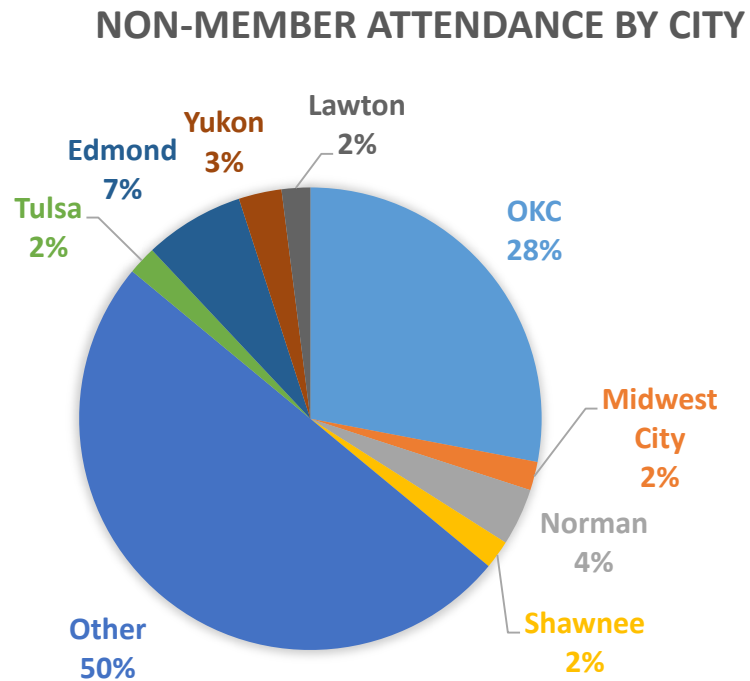

Summary

- Admission price has increased \$2 in last 20 years
- Operating costs have increased \$8.7M+
- Oklahoma's largest cultural attraction in 2016
 - 1 million+ annual visitors
 - 1,800 school groups = 45,000+ elementary students
- Admission and membership rates are significantly lower than peer accredited institutions, and are below comparable OKC attractions
- More paid visits/memberships come from outside of Oklahoma City
- Total economic impacts from operations/construction totaled almost \$45 million in 2015:
 - supported 494 total jobs
 - paid \$34.1 million in wages and benefits
- Need to focus on access programs to better serve disadvantaged communities

**The Metropolitan Area Impact of the Oklahoma City Zoo 2015, Kyle Dean and Russel Evans, Economic Impact Group, April 2016*

Visitation and Membership

- Only 1/3 of visitors pay full-priced General Admission
- About 1/4 of non-member attendance is from OKC
- 30,000 ZOOfriends member households generate 1/3 of attendance
- 61% of ZOOfriends members live outside Oklahoma City

Admission and Membership Pricing

May 30, 2017

Price Ranking among AZA Accredited Zoos

- Average Admission Price*: \$17 Adult/\$12 Child (OKC Zoo - \$8)
- Average Family Membership Price*: \$130 (OKC Zoo - \$70)
- OKC Zoo has the lowest admission pricing and family membership rate of all comparable institutions**