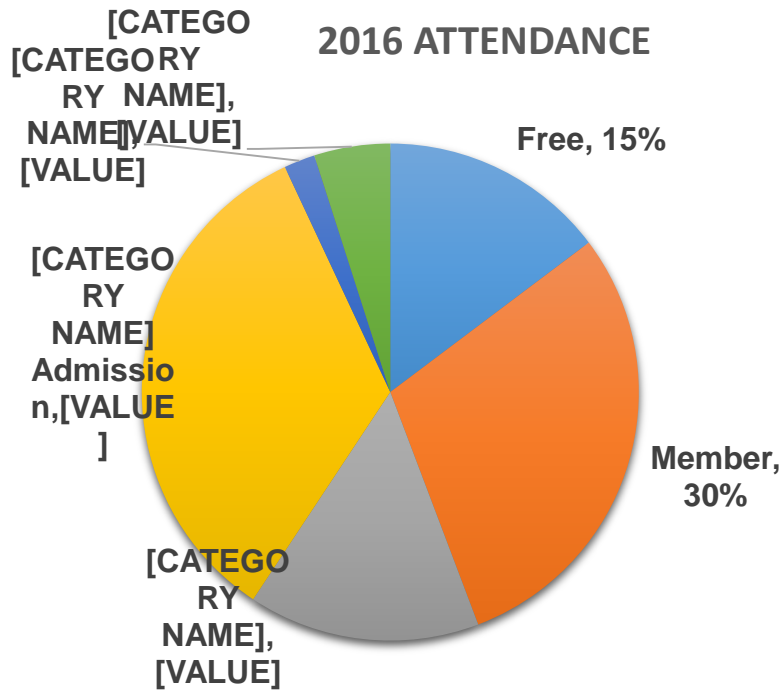

Admission and Membership Pricing
City Council
May 30, 2017

© Gillian Lang

Price Increase for Positive Impact

- The increase of admission fees will allow the Zoo to implement its new strategic plan (2016) and the latest elements of the master plan (2008) to become OKC's premier destination for connecting people and our world's vanishing wildlife and wild places. Specifically, the Zoo will invest in the following:
 - Higher and continually evolving standards of animal care and welfare
 - Better maintenance and upkeep of new and existing facilities
 - Enhanced visitor experiences that are interactive and personalized
 - Increased educational outreach throughout the Zoo and the community

Summary

- Admission price has increased \$2 in last 20 years
- Operating costs have increased \$8.7M+
- Oklahoma's largest cultural attraction in 2016
 - 1 million+ annual visitors
 - 1,800 school groups = 45,000+ elementary students
- Admission and membership rates are significantly lower than peer accredited institutions, and are below comparable OKC attractions
- More paid visits/memberships come from outside of Oklahoma City
- Total economic impacts from operations/construction totaled almost \$45 million in 2015:
 - supported 494 total jobs
 - paid \$34.1 million in wages and benefits
- Need to focus on access programs to better serve disadvantaged communities

**The Metropolitan Area Impact of the Oklahoma City Zoo 2015, Kyle Dean and Russel Evans, Economic Impact Group, April 2016*

Visitation and Membership

- Only 1/3 of visitors pay full-priced General Admission
- About 1/4 of non-member attendance is from OKC
- 30,000 ZOOfriends member households generate 1/3 of attendance
- 61% of ZOOfriends members live outside Oklahoma City