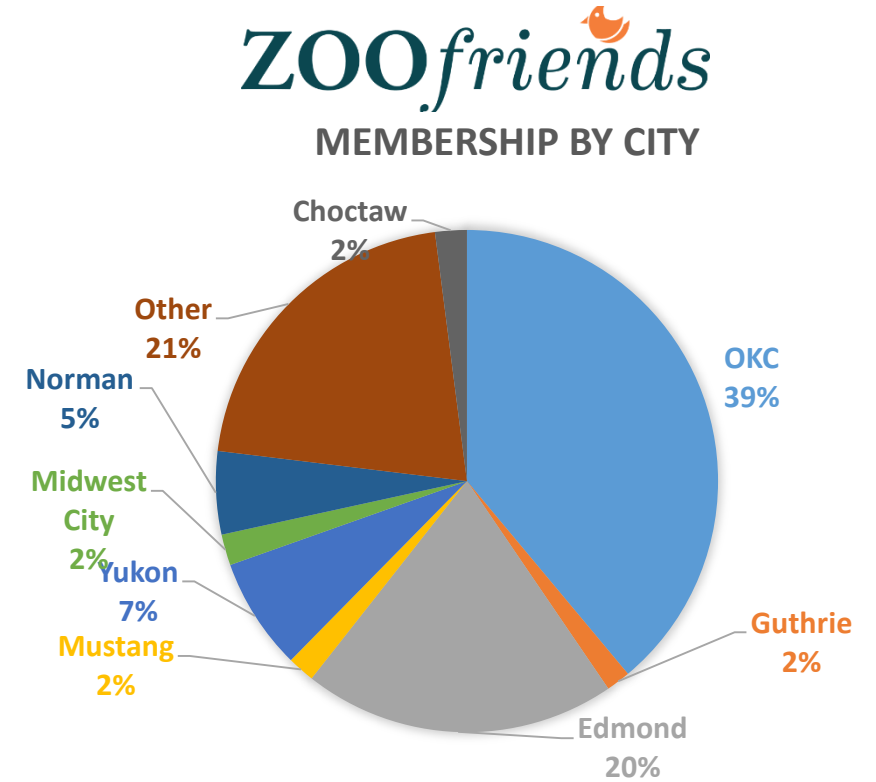

Admission and Membership Pricing
City Council
May 30, 2017

© Gillian Lang

Price Increase for Positive Impact

- The increase of admission fees will allow the Zoo to implement its new strategic plan (2016) and the latest elements of the master plan (2008) to become OKC's premier destination for connecting people and our world's vanishing wildlife and wild places. Specifically, the Zoo will invest in the following:
 - Higher and continually evolving standards of animal care and welfare
 - Better maintenance and upkeep of new and existing facilities
 - Enhanced visitor experiences that are interactive and personalized
 - Increased educational outreach throughout the Zoo and the community

Summary

- Admission price has increased \$2 in last 20 years
- Operating costs have increased \$8.7M+
- Oklahoma's largest cultural attraction in 2016
 - 1 million+ annual visitors
 - 1,800 school groups = 45,000+ elementary students
- Admission and membership rates are significantly lower than peer accredited institutions, and are below comparable OKC attractions
- More paid visits/memberships come from outside of Oklahoma City
- Total economic impacts from operations/construction totaled almost \$45 million in 2015:
 - supported 494 total jobs
 - paid \$34.1 million in wages and benefits
- Need to focus on access programs to better serve disadvantaged communities

**The Metropolitan Area Impact of the Oklahoma City Zoo 2015, Kyle Dean and Russel Evans, Economic Impact Group, April 2016*

Visitation and Membership

- Only 1/3 of visitors pay full-priced General Admission
- About 1/4 of non-member attendance is from OKC
- 30,000 ZOOfriends member households generate 1/3 of attendance
- 61% of ZOOfriends members live outside Oklahoma City